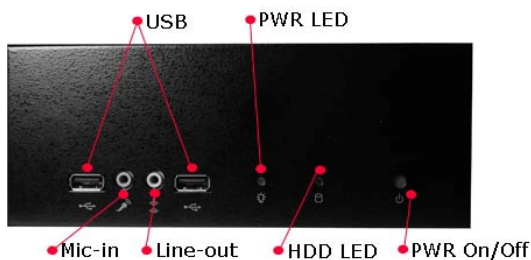

Taiwan Commate Computer Inc.

19F, No.94, Sec.1, Xintai 5th Rd., Xizhi Dist., New Taipei City 22102, Taiwan.

TEL: +886-2-26963909

Website: www.commell.com.tw

FAX: +886-2-26963911

E-mail: info@commell.com.tw

Facebook: <https://www.facebook.com/pages/Taiwan-Commate-Computer-Inc/547993955271899>

Twitter: <https://twitter.com/Taiwan_Commate>