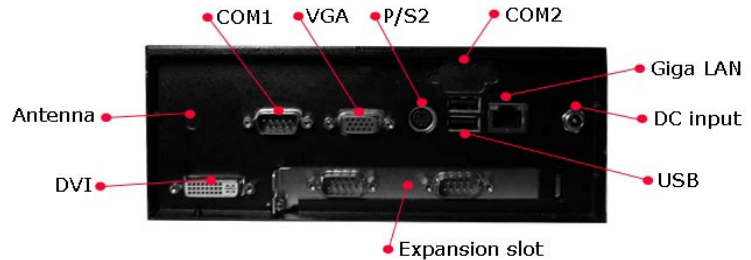

Barebone system support Intel® Core™ i7 / i5 / i3 Mobile

CMB-37B

- Intel® QM77 Express chipset
- Support 3rd Generation Intel® Core™ i7/i5/i3
- DDR3 up to 8.0 GB
- Mini-PCIe & SIM sockets, DC 9V ~ 24V input

| | |
|------------------------|--|
| Form Factor | Mini bare-bone system |
| Construction | Heavy-Duty steel |
| Processor | 3rd Generation Intel® Core™ i7, Core™ i5, Core™ i3 Mobile Processor in rPGA 988B. |
| Chipset | Mobile Intel® QM77 Express Chipset |
| Memory | Support DDR3 1066/1333/1600 204-pin / SO-DIMM up to 8.0 GB |
| Drive Bay | 1 x internal 2.5" HDD space . Shock-resistant . |
| Extensive slot | 2 x Mini PCIE socket, 1 x SIM socket (Optional support mSATA (SATAII) for Mini_Card2) |
| Thermal Control | One 5 cm system cooling Fan |
| Front Panel | Power on switch , LED for Power On/Off and HDD activity 2 x USB ports , Mic-in / Ear phone |
| Rear Side I/O | PS/2 Keyboard/Mouse x 1 , RJ45 LAN x 1 (Intel® 82579LM Gigabit LAN (Support iAMT8.0)) , USB 2.0 x 2 , RS232 x 2 , VGA x 1 , DVI x 1 , antenna x 1 1 x PCI bracket space for Mini-PCI or Mini-PCIe daughter board |
| Power supply | DC 9V ~ 24V input (Ship with 19V/120W , 100~240V AC-DC adapter, SPD-120-19) |
| Environment | Operating Temperature: 0 ~ 40°C . Humidity: 10 ~ 85% @ 40°C (non-condensing) |
| Dimension | 190 x 150 x 75 mm (L x W x H) |

Ordering Code

| | |
|-----------------|--|
| CMB-37B | Barebone system with LS-37B board, CPU Fan , 19V/120W Adapter |
| CMB-37BS | Barebone system with LS-37BS board (Support mSATA), CPU Fan , 19V/120W Adapter |

COMMELL have several Mini-PCI & Mini-PCI add on card that could work with CMB-37B , such as Ethernet card , RS232/422/485 card , IEEE 1394 , Capture card , WIFI card Please check our website for more information