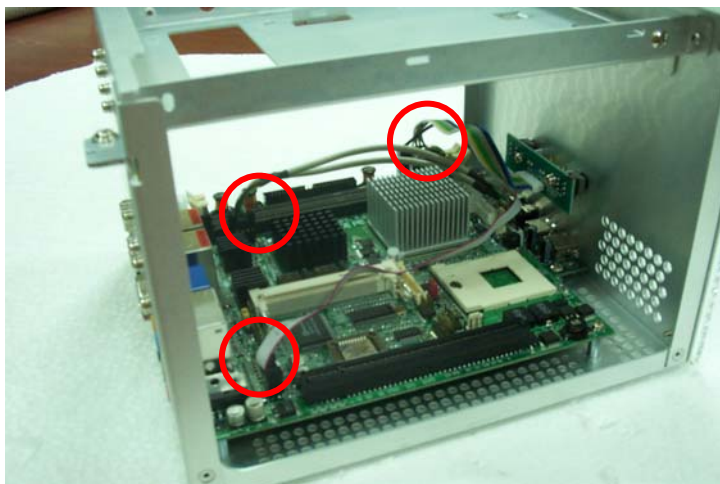

## Chassis Setup Sequence:

1. Screw up in Back of plastic panel.

2. Screw up the HDD bay .

3. Please take out the HDD drive bay.

4. Please pull out the USB , Audio and JFRNT cable .

5. Please screw up the motherboard then take it out of Chassis .

6. After install CPU please screw up the CPU FAN .

7. Please install LV-673 on the chassis then connect to USB , Audio and JFRNT cable .

8. Before install HDD drive bay on the chassis , please screw up HDD drive .