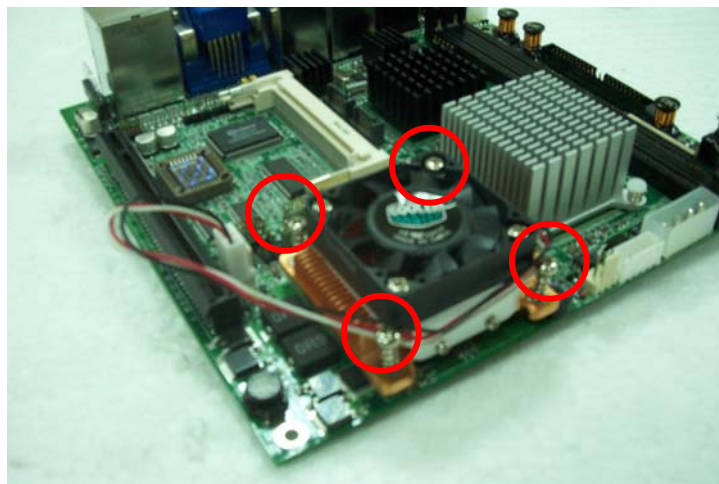

## Chassis Setup Sequence:

1. Screw up in Back of plastic panel.

2. Screw up the HDD bay .

3. Please take out the HDD drive bay.

4. Please pull out the USB , Audio and JFRNT cable .

5. Please screw up the motherboard then take it out of Chassis .

6. After install CPU please screw up the CPU FAN .

7. Please install LV-673 on the chassis then connect to USB , Audio and JFRNT cable .

8. Before install HDD drive bay on the chassis , please screw up HDD drive .