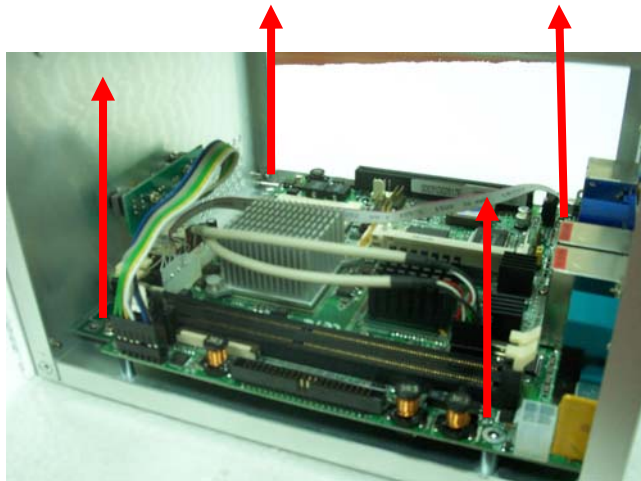

## Chassis Setup Sequence:

1. Screw up in Back of plastic panel.

2. Screw up the HDD bay .

3. Please take out the HDD drive bay.

4. Please pull out the USB , Audio and JFRNT cable .

5. Please screw up the motherboard then take it out of Chassis .

6. After install CPU please screw up the CPU FAN .

7. Please install LV-673 on the chassis then connect to USB , Audio and JFRNT cable .

8. Before install HDD drive bay on the chassis , please screw up HDD drive .