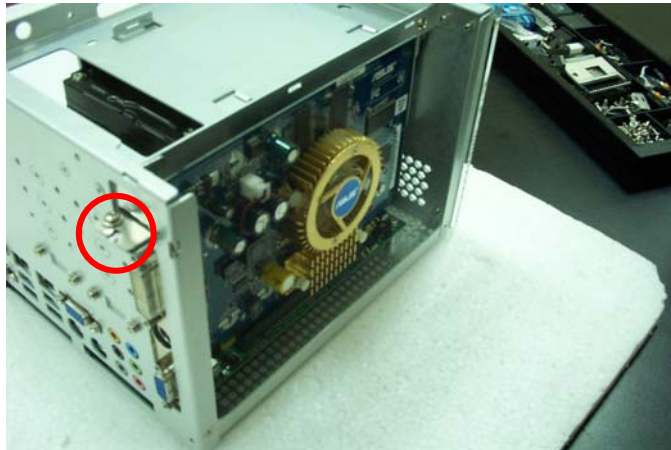

6. After install CPU please screw up the CPU FAN .

7. Please install LV-673 on the chassis then connect to USB , Audio and JFRNT cable .

8. Before install HDD drive bay on the chassis , please screw up HDD drive .

9. Please screw up the HDD bay and connect SYS FAN cable on the CN\_SYSFAN .

10. Please screw up the VGA card .

11. Please install the CD-ROM bay with chassis shell on .

12. Please screw up in back of plastic panel .