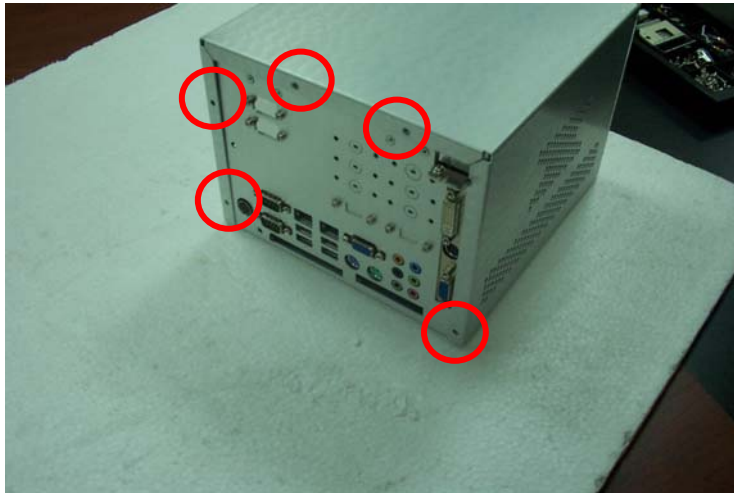

**Packing List:**

**CMB-673** Chassis x 1  
(Including LV-673 Motherboard)

**SPD-120-12A** 120W AC-DC Adapter x 1  
Power Cord x 1  
CPU Cooler x 1  
44-pin to 44-pin ATA33 IDE Cable x1  
SDTV Cable x 1  
YPbPr Cable x 1  
Serial ATA 90 to 180 cable x 2  
44 Pin CD- ROM Adapter X 1

## Chassis Setup Sequence:

1. Screw up in Back of plastic panel.

2. Screw up the HDD bay .

3. Please take out the HDD drive bay.

4. Please pull out the USB , Audio and JFRNT cable .

5. Please screw up the motherboard then take it out of Chassis .