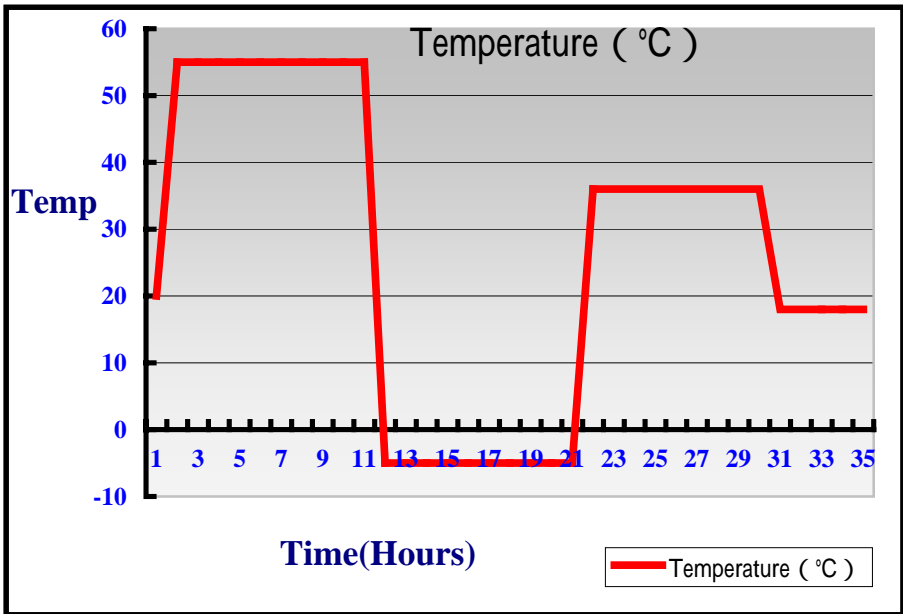

3. Environmental test

3.1 Temperature Test

Hardware Device list:

System Board	FS-979
CPU	Pentium 4 /1M/ 3.0 GHZ
Memory	SAMSUNG DDRII 533 1GB*2
HDD	Seagate ST340014A 40GB
Operating OS	Windows XP Professional
Test Equipment	THERMOTRON 2800 Programmer/Controller
Test Program	3D WinMark 2003

Test Result: