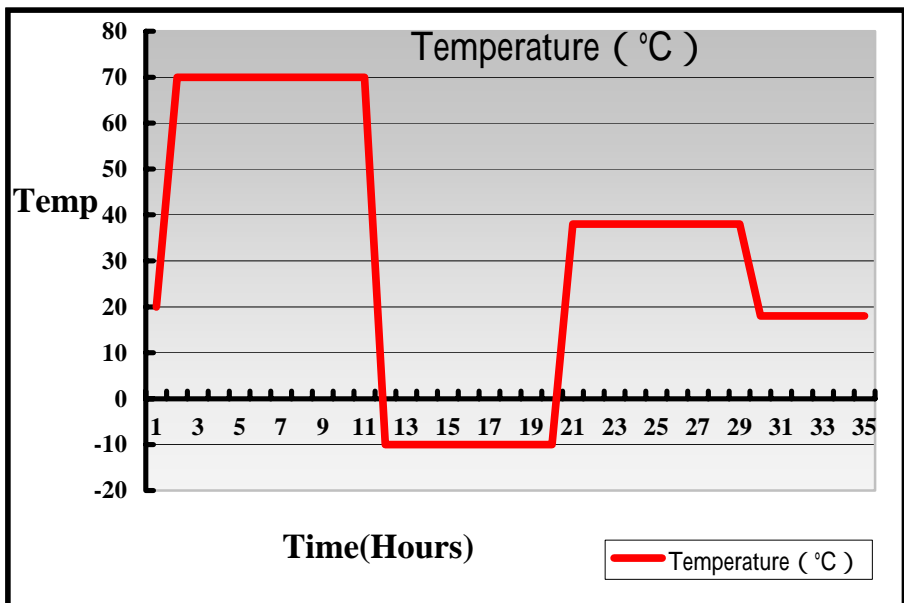

3. Environmental test

3.1 Temperature & Humidity Test

Hardware Device list:

System Board	FS-97A
CPU	Pentium-M /1M/ 1.7 GHZ
Memory	SAMSUNG 184 Pin DDR333 512MB
HDD	Seagate ST340014A 40GB
Operating OS	Windows XP
Test Equipment	THERMOTRON 2800 Programmer/Controller
Test Program	3D WinMark 2001

Test Result: