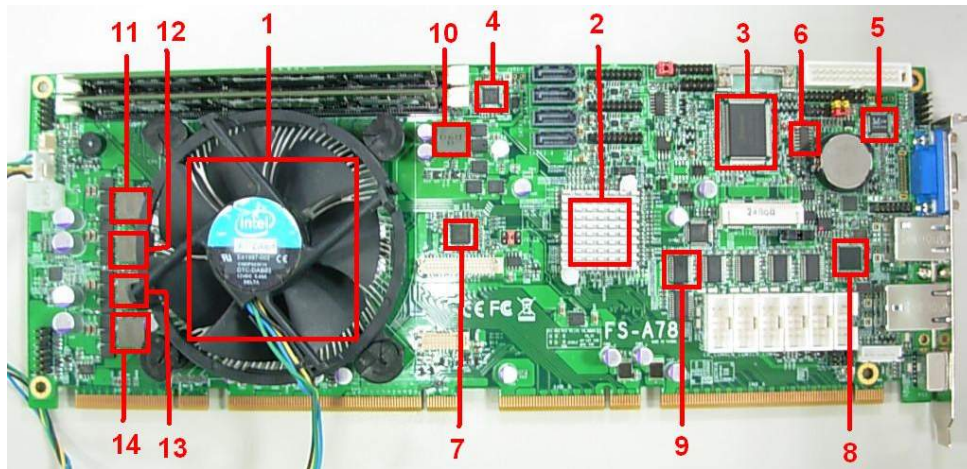

12	L10 (LLC0.36UH/0445)	39.9°C
13	L11 (LLC0.36UH/0445)	39.8°C
14	L14 (LLC0.36UH/0445)	39.7°C