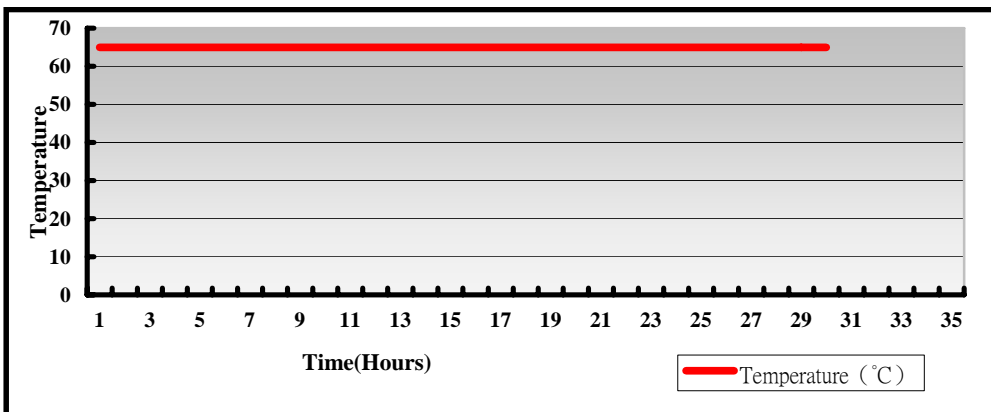

3. Environmental test

3.1 Temperature Test

Hardware Device list:

System Board	FS-A79
CPU	Intel(R) Core(TM) i7-8700 3.2GHz
Memory	Kingston KVR26N19D8/16*2 (Micron 7RH45D9VHP)
HDD	INTEL SSDSC2BW240A4 240GB
Operating OS	Windows 10 64bit
Test Equipment	GIANT FORCE GTH-150-60-SP-AR LCD-9530 Programmer/Controller
Test Program	3DMark06 + Prime95

Test Result: