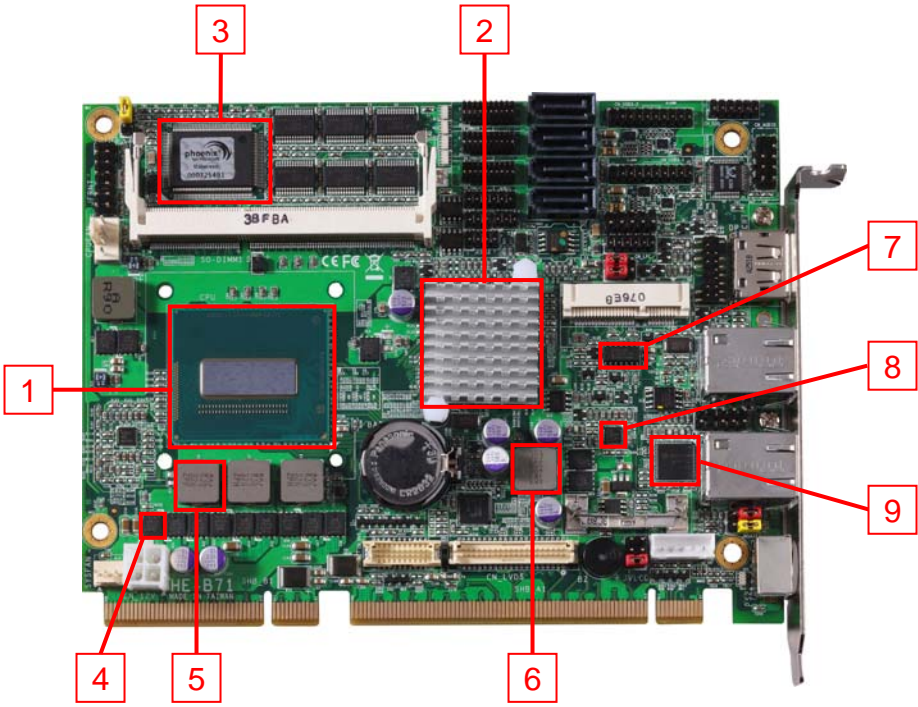

4. Reliability Test

4.1 Power Consumption Test

1. Test Environment:

CPU	Intel® Core™ i7-4700EQ 2.40GHz
Memory	Kingston DDR3L 4Gx1(ELPIDA J4208EBBG)
HDD	Western Digital WD5002AALX-00J37A0

Power Supply : AOpen FSP300-602ATV 300W

Voltage	MS-DOS Boot up		Win8 PRO(64-Bit) 3DMark2013 + Prime95-255a	
	Current (A)	Power (W)	Current (A)	Power (W)
12V	1.55	18.6	3.10	37.2
5V	0.12	0.5	0.08	0.4
3.3V	0.4	1.32	0.43	1.419
5VSB	0.02	0.1	0.02	0.1

The same as above but with LCD panel

Display Panel	AUO M170EG01 17"LCD

Power Supply : AOpen FSP300-602ATV 300W

Voltage	MS-DOS Boot up		Win8 PRO(64-Bit) 3DMark2006 + Prime95(v255a)	
	Current (A)	Power (W)	Current (A)	Power (W)
12V	1.68	20.16	5.17	62.04
5V	0.01	0.05	0.04	0.2
3.3V	0.37	1.221	0.41	1.353