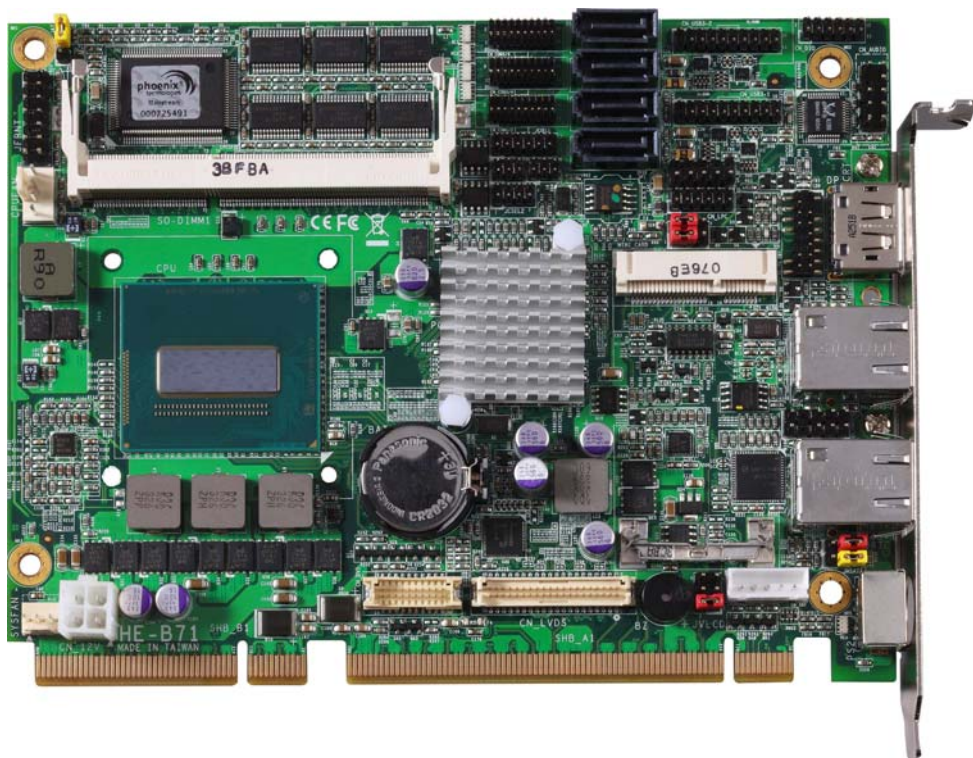

# Product Test Report

<b>Product Name</b>	HE-B71
<b>Product Version</b>	A
<b>Issued Date</b>	2014.12.05
<b>Report Edition</b>	1.2
<b>BIOS Version</b>	1.0
<b>Testing Engineer</b>	Wu De Wei
<b>Check Engineer</b>	Jerry