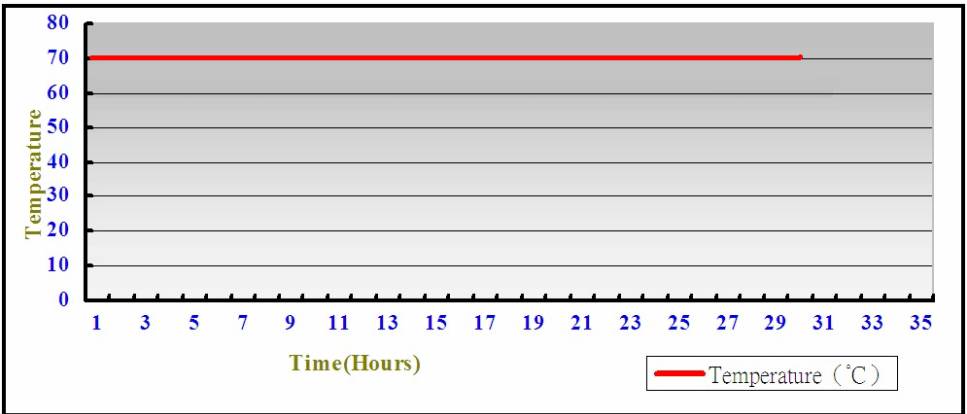

3. Environmental test

3.1 Temperature Test

System Board	HE-B71
CPU	Intel® Core™ i7-4700EQ 2.40GHz
Memory	Kingston DDR3L 1600 4GBx1 (ELPIDA J4208EBBG)
HDD	Western Digital WD5002AALX-00J37A0
Operating OS	Windows 7 64-bit
Test Equipment	GIANT FORCE (GTH-150-60-CP-AR)
Test Program	3DMark06+Prime95-255a