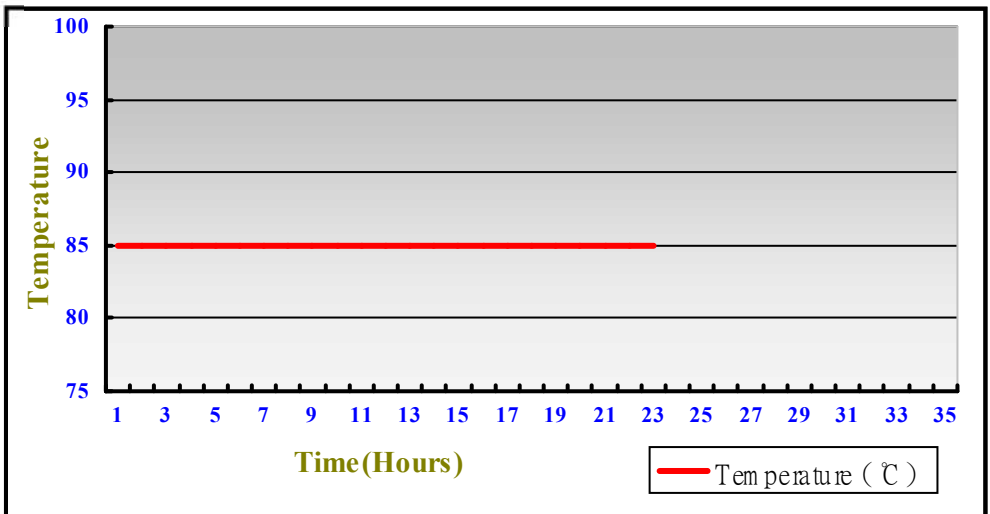

3. Environmental test

3.1 Temperature Test

System Board	HE-B72
CPU	Intel® Core™ i7-6820EQ Processor
Memory	Crucial DDR4 2133 4GB
HDD	WD WD2500AAKS-00VY0 250GB
Power	Snake PK-350W
Operating OS	Windows 10 Pro 64bit
Test Equipment	GIANT FORCE (GTH-150-60-CP-AR)
Test Program	3DMark06 +AIDA64