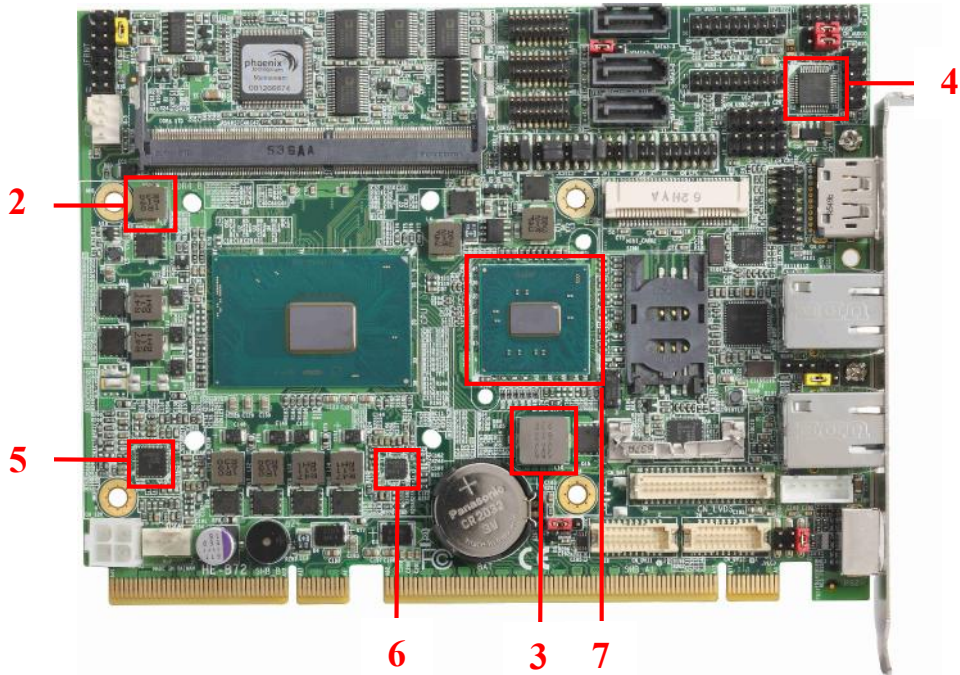

4. Reliability Test

4.1 Power Consumption Test

1. Test Environment:

Motherboard	HE-B72
CPU	Intel® Core™ i3-6100E Processor
Memory	Kingston KVR21S15D8/16 16GB*2
HDD	ACPI MSS4F-M 64GB MSATA

Voltage	MS-DOS Boot up		Win7 64bit 3DMARK 06(once) + AIDA64	
	Current (A)	Power (W)	Current (A)	Power (W)
3.3V	0.546	1.8018	0.582	1.9206
5V	0.006	0.03	0.028	0.14
12V	1.155	13.86	2.706	32.472
5VSB	0.024	0.12	0.063	0.315
		15.8118		34.8476

The same as above but with LCD panel

Display Panel	M170EG01

Voltage	MS-DOS Boot up		Win7 64bit 3DMARK 06(once) + AIDA64	
	Current (A)	Power (W)	Current (A)	Power (W)
3.3V	0.694	2.2902	0.926	3.0558
5V	0.004	0.02	0.005	0.025
12V	2.952	35.424	4.680	56.16
5VSB	0.022	0.11	0.049	0.245
		37.8442		59.4858