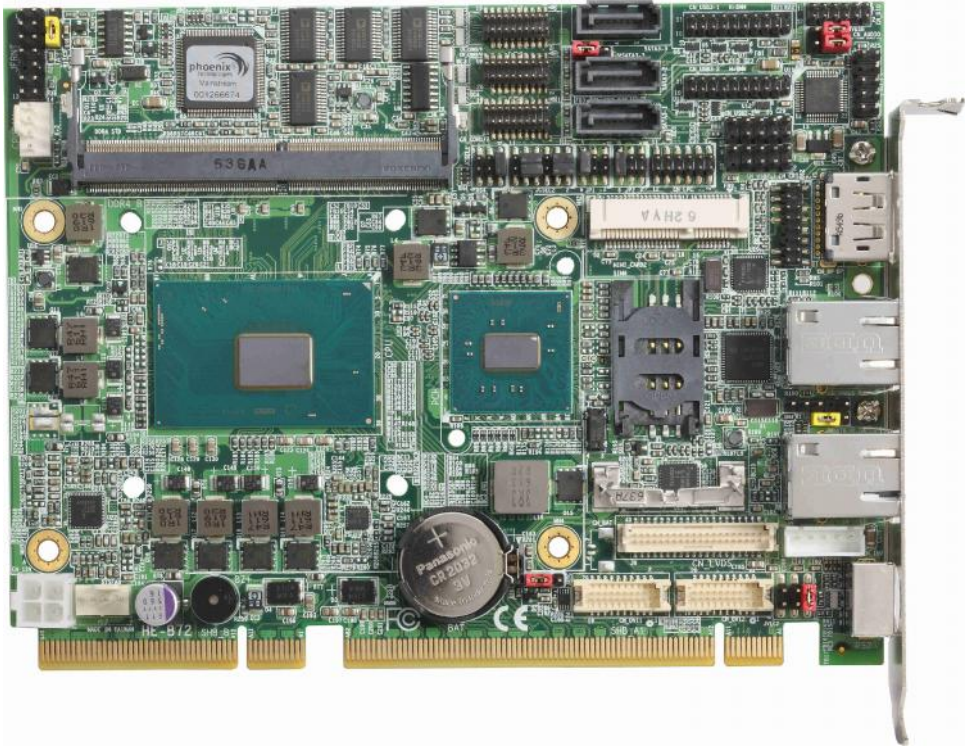

Product Test Report

Product Name	HE-B72
Product Version	A
Issued Date	2016.11.09
Report Edition	1.0
BIOS Version	1.0
Testing Engineer	Howard
Check Engineer	Daniel

REVISION HISTORY

DATE	REVISION NO.	PAGE	DESCRIPTONS
2016.11.09	Ver. 1.0	51	Initial Release