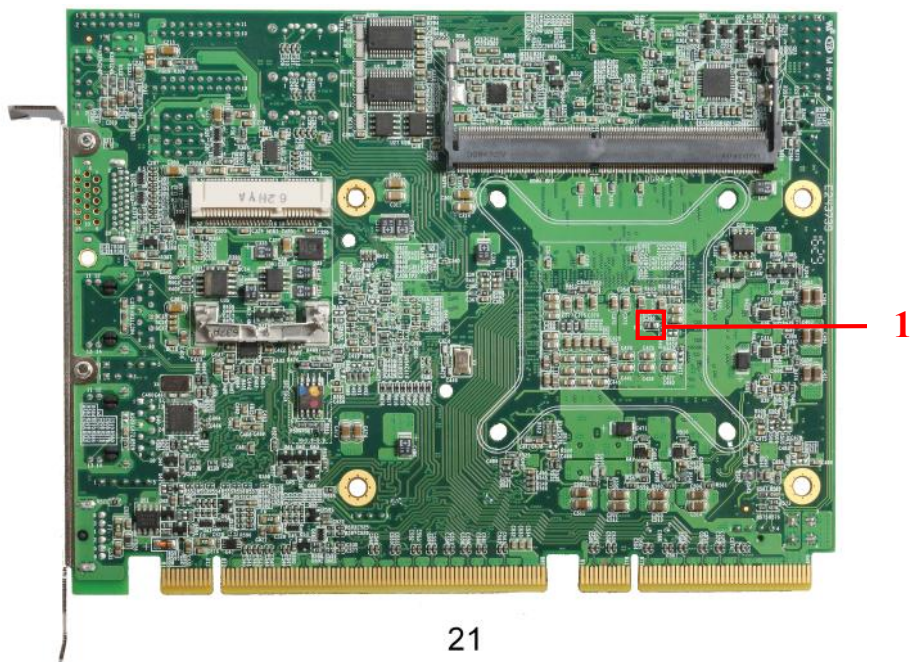

4. Reliability Test

4.1 Power Consumption Test

1. Test Environment:

Motherboard	HE-B72
CPU	Intel® Core™ i3-6100E Processor
Memory	Kingston KVR21S15D8/16 16GB*2
HDD	ACPI MSS4F-M 64GB MSATA

Voltage	MS-DOS Boot up		Win7 64bit 3DMARK 06(once) + AIDA64	
	Current (A)	Power (W)	Current (A)	Power (W)
3.3V	0.546	1.8018	0.582	1.9206
5V	0.006	0.03	0.028	0.14
12V	1.155	13.86	2.706	32.472
5VSB	0.024	0.12	0.063	0.315
		15.8118		34.8476

The same as above but with LCD panel

Display Panel	M170EG01

Voltage	MS-DOS Boot up		Win7 64bit 3DMARK 06(once) + AIDA64	
	Current (A)	Power (W)	Current (A)	Power (W)
3.3V	0.694	2.2902	0.926	3.0558
5V	0.004	0.02	0.005	0.025
12V	2.952	35.424	4.680	56.16
5VSB	0.022	0.11	0.049	0.245
		37.8442		59.4858