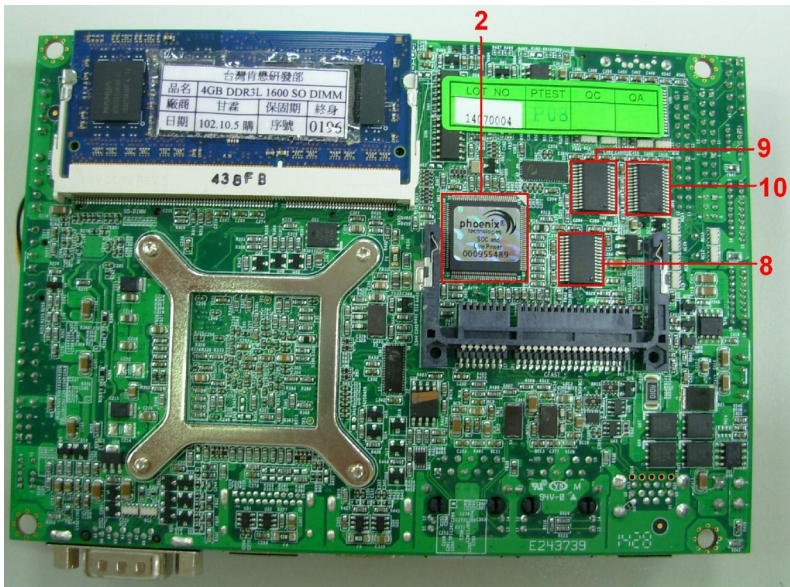

4. Reliability Test

4.1 Power Consumption Test

1. Test Environment:

Motherboard	LE-37DJX2_C
CPU	Intel(R) Celron(TM) J1900 2.42GHz
Memory	Kingston DDR3L 1600 4GB x1
HDD	Western Digital WD3200BPVT 320G

Power Supply : SPS-3610 DC Power Supply

Voltage	MS-DOS Boot up		Win7 32Bit 3DMark2006+Prime95-255a	
	Current (A)	Power (W)	Current (A)	Power (W)
6V	1.41	8.46	2.97	17.82
12V	0.71	8.52	1.47	17.64
27V	0.33	8.94	0.67	18.09

1.a. Test Environment:

The same as above but with LCD panel

Display Panel	AUO M150XG01 V.3 15"LCD

Power Supply : SPS-3610 DC Power Supply

Voltage	MS-DOS Boot up		Win7 32Bit 3DMark2006+Prime95-255a	
	Current (A)	Power (W)	Current (A)	Power (W)
10V	3.05	30.5	4.12	41.2
12V	2.59	31.08	3.37	40.44
27V	1.17	31.59	1.53	41.31

PS: Execute 3DMark2006 + Prime95-255a input voltage must above 10V