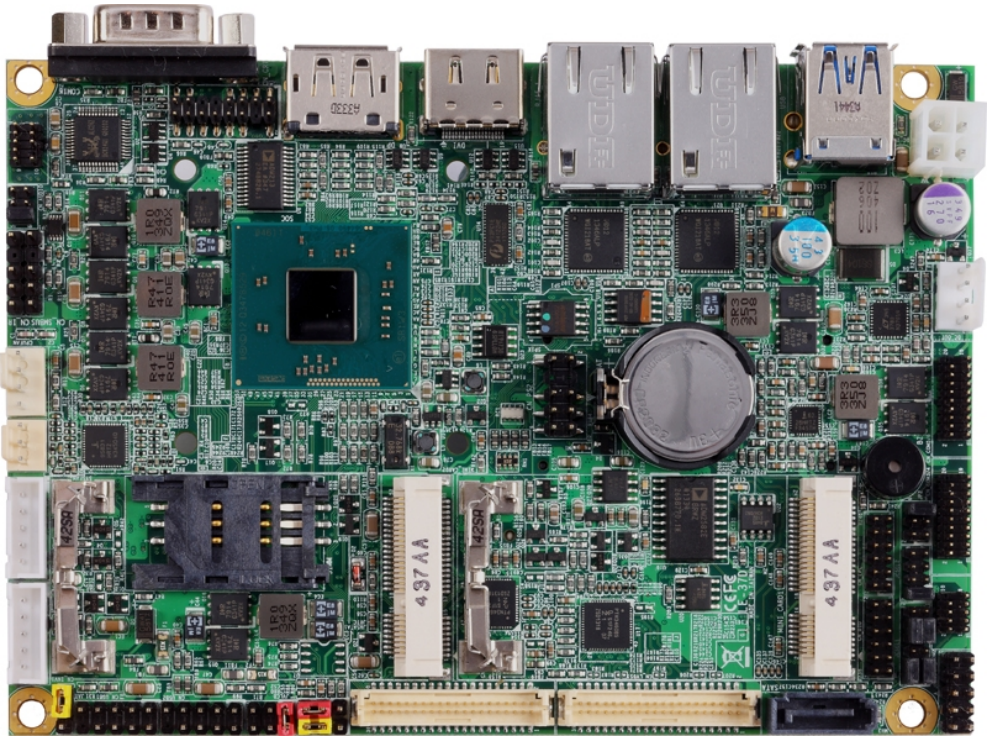

Product Test Report

Product Name	LE-37D
Product Version	C
Issued Date	2016.09.01
Report Edition	1.5
BIOS Version	1.3
Testing Engineer	RICK & Wu DeWei & Larry
Check Engineer	Wu DeWei & Larry

REVISION HISTORY