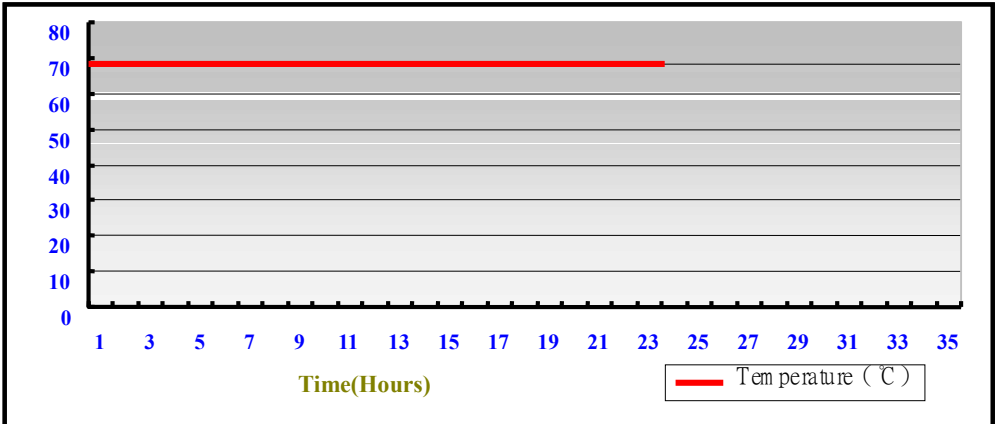

CPU	Intel(R) Atom(TM) E3845 1.91GHz
Memory	Kingston DDR3L 1600 8GB x1
HDD	Western Digital WD5002AALX-00J37A0 250GB
Operating OS	Windows 7 32-bit
Test Equipment	GIANT FORCE (GTH-150-60-CP-AR)
Test Program	3DMark 2006

Temperature

Hardware Device list:

System Board	LE-37DEIP_B
CPU	Intel(R) Atom(TM) E3845 1.91GHz