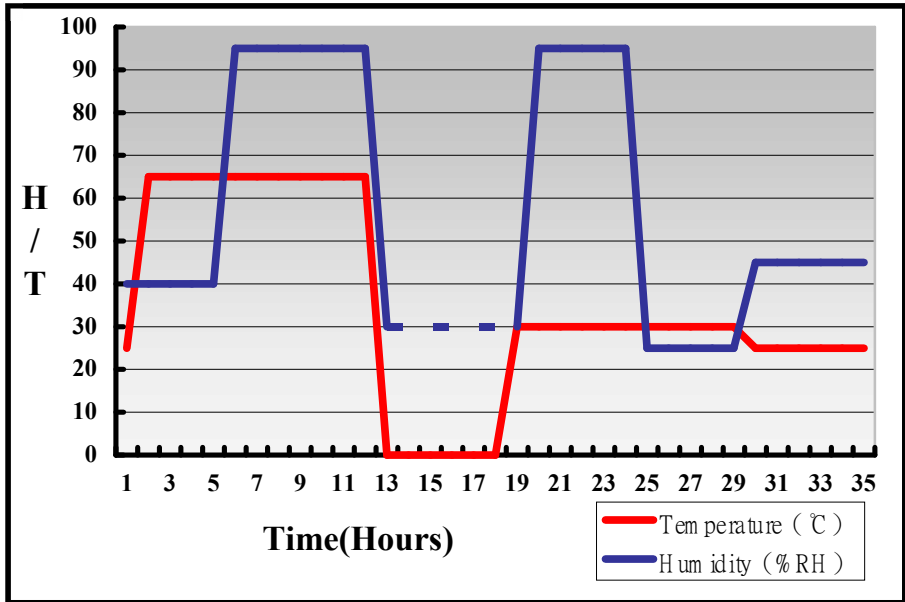

Definition : When the temperature is 30 degrees below arrive, humidity measurements have not, so by the dashed line express.

Boot Up Test:

Hardware Device list:

System Board	LE-37DEIP_B
--------------	-------------