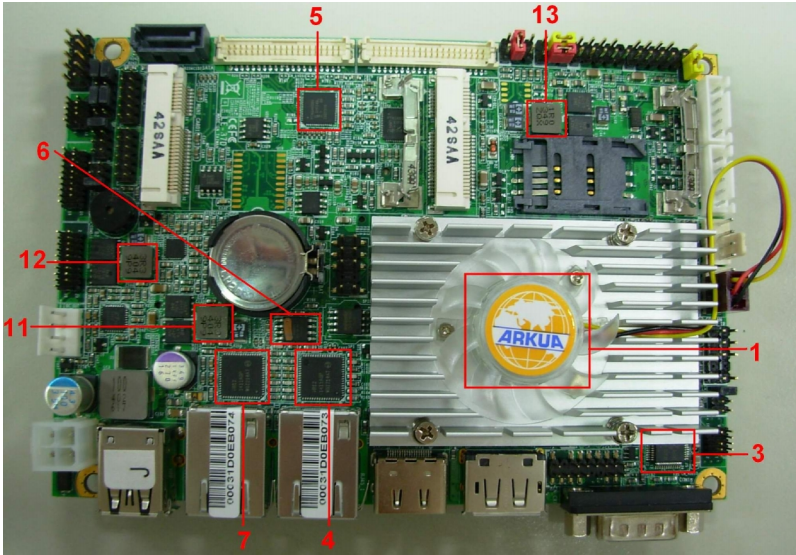

4. Reliability Test

4.1 Power Consumption Test

1. Test Environment:

Motherboard	LE-37DJX2_C
CPU	Intel(R) Celron(TM) J1900 2.42GHz
Memory	Kingston DDR3L 1600 4GB x1
HDD	Western Digital WD3200BPVT 320G

Power Supply : SPS-3610 DC Power Supply

Voltage	MS-DOS Boot up		Win7 32Bit 3DMark2006+Prime95-255a	
	Current (A)	Power (W)	Current (A)	Power (W)
6V	1.41	8.46	2.97	17.82
12V	0.71	8.52	1.47	17.64
27V	0.33	8.94	0.67	18.09

1.a. Test Environment:

The same as above but with LCD panel

Display Panel	AUO M150XG01 V.3 15"LCD

Power Supply : SPS-3610 DC Power Supply

Voltage	MS-DOS Boot up		Win7 32Bit 3DMark2006+Prime95-255a	
	Current (A)	Power (W)	Current (A)	Power (W)
10V	3.05	30.5	4.12	41.2
12V	2.59	31.08	3.37	40.44
27V	1.17	31.59	1.53	41.31

PS: Execute 3DMark2006 + Prime95-255a input voltage must above 10V