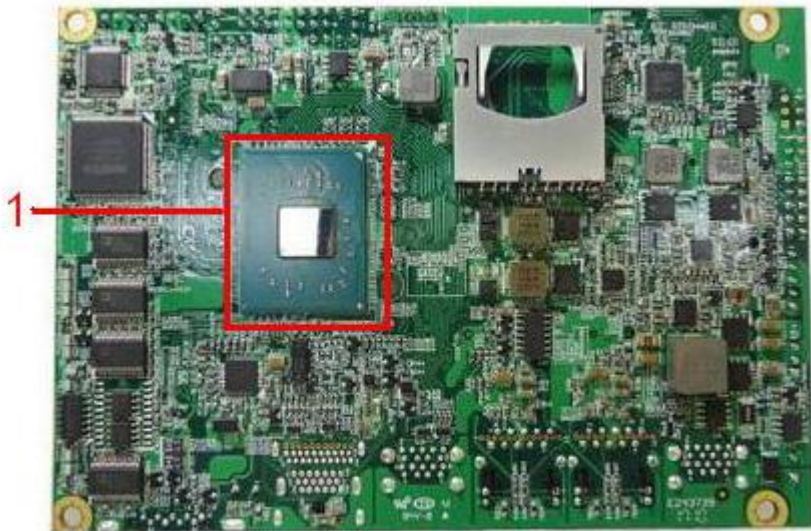

4. Reliability Test

4.1 Power Consumption Test

1. Test Environment:

Motherboard	LE-37H include Heat Spreader
CPU	Intel(R) Pentium(TM) N4200 1.10GHz
Memory	acpi DDR3L 1600 8GB (SK hynix H5TC4GB3AFR)
HDD	Western Digital WD3200BEKT-00F3T0 320GB

12V Adapter: LI SHIN 0219B1280

19V Adapter: FSP FSP120-AAA

Voltage	MS-DOS Boot up		Windows 10 64-bit 3D MARK VANTAGE + PRIME95	
	Current (A)	Power (W)	Current (A)	Power (W)
12V	0.74	8.88	1.8	21.6
19V	0.5	9.5	1.2	22.8

1. a. Test Environment:

The same as above but with LCD

Display Panel	AUO M170EG01 17”LCD

12V Adapter: LI SHIN 0219B1280

19V Adapter: FSP FSP120-AAA

Voltage	MS-DOS Boot up		Windows 10 64-bit 3D MARK VANTAGE + PRIME95	
	Current (A)	Power (W)	Current (A)	Power (W)
12V	2.73	32.76	3.76	45.12
19V	1.8	34.2	2.37	45.03