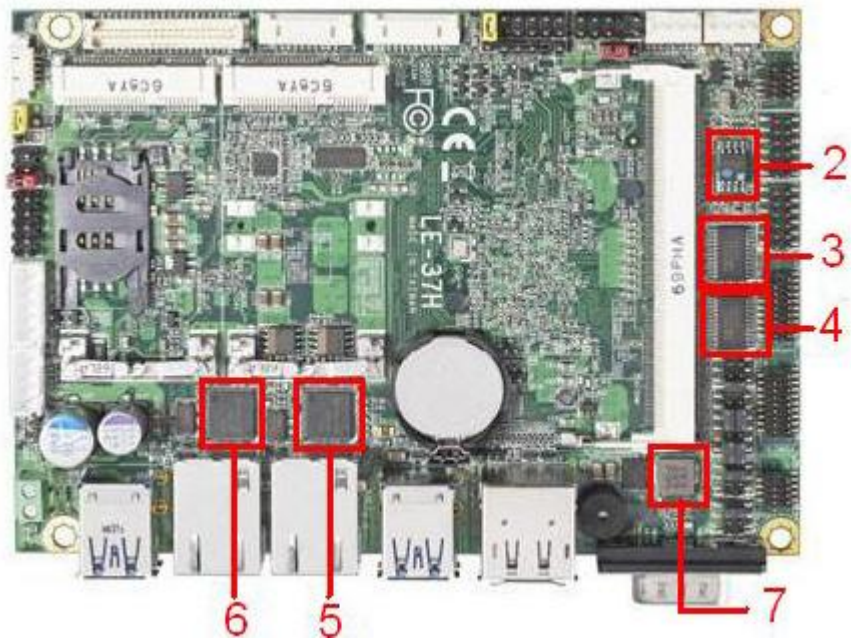

4. Reliability Test

4.1 Power Consumption Test

1. Test Environment:

Motherboard	LE-37H include Heat Spreader
CPU	Intel(R) Pentium(TM) N4200 1.10GHz
Memory	acpi DDR3L 1600 8GB (SK hynix H5TC4GB3AFR)
HDD	Western Digital WD3200BEKT-00F3T0 320GB

12V Adapter: LI SHIN 0219B1280

19V Adapter: FSP FSP120-AAA

Voltage	MS-DOS Boot up		Windows 10 64-bit 3D MARK VANTAGE + PRIME95	
	Current (A)	Power (W)	Current (A)	Power (W)
12V	0.74	8.88	1.8	21.6
19V	0.5	9.5	1.2	22.8

1. a. Test Environment:

The same as above but with LCD

Display Panel	AUO M170EG01 17”LCD

12V Adapter: LI SHIN 0219B1280

19V Adapter: FSP FSP120-AAA

Voltage	MS-DOS Boot up		Windows 10 64-bit 3D MARK VANTAGE + PRIME95	
	Current (A)	Power (W)	Current (A)	Power (W)
12V	2.73	32.76	3.76	45.12
19V	1.8	34.2	2.37	45.03