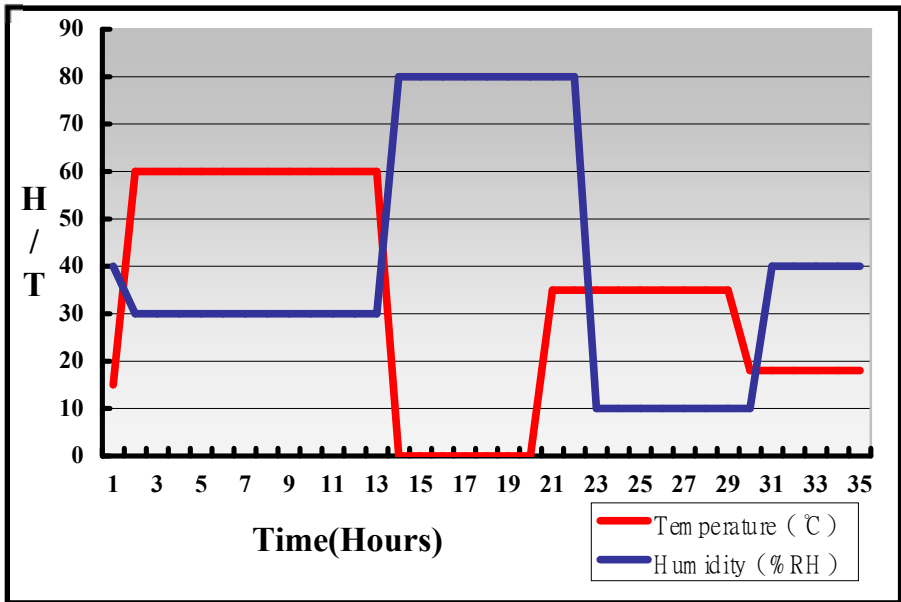

Hardware Device list:

System Board	LE-37H include Heat Spreader
CPU	Intel(R) Pentium(TM) N4200 1.10GHz
Memory	Kingston DDR3L 1600 8GB (Micro HSN77 DR9VX)
HDD	Western Digital WD3200BEKT-00F3T0 320GB
Operating OS	Windows 10 64-bit
Test Equipment	THERMOTRON 2800 Programmer/Controller
Test Program	3DMark 2006 + Prime95

Test Result: