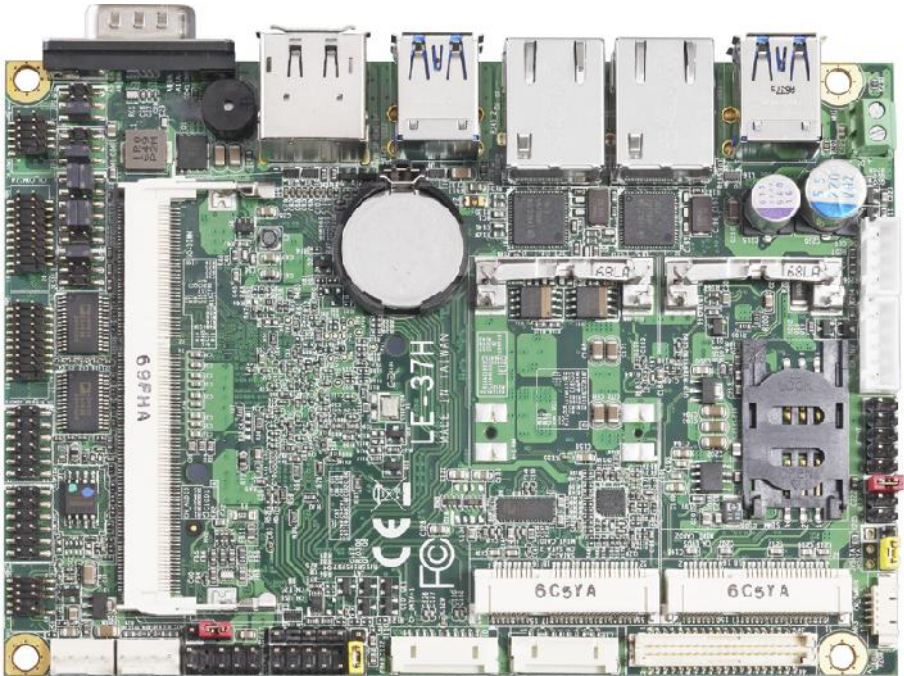

Product Test Report

Product Name	LE-37H
Product Version	A
Issued Date	2017.07.07
Report Edition	1.0
BIOS Version	1.0
Testing Engineer	Rick
Check Engineer	Daniel

REVISION HISTORY

DATE	REVISION NO.	PAGE	DESCRIPTONS
2017.07.07	Ver. 1.0	44	Initial Release