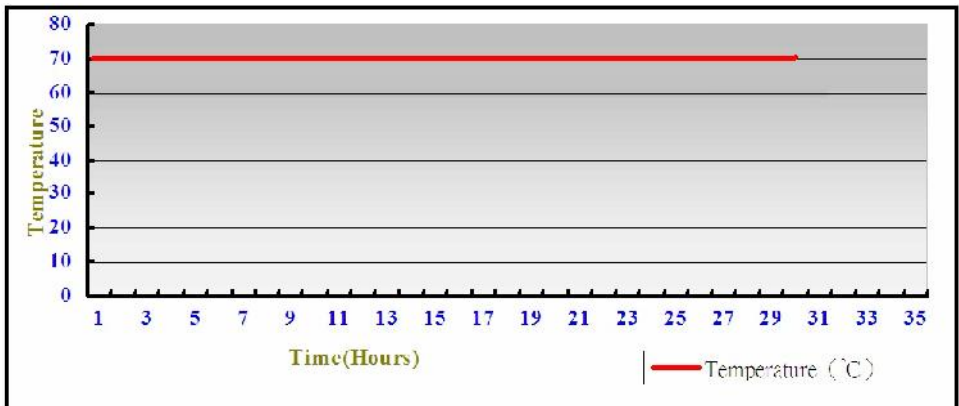

MPX-643	PASS	
	MPX-954	PASS	
	MPX-954E	PASS	
	MPX-3132	ONLY OS' RAID	
	MPX-9125	PASS	
	mSATA	PASS	

3. Environmental test

3.1 Temperature Test

System Board	LP-173
CPU	Intel® Celeron J1900
Memory	Transcend DDR3L 1600 4GB x1 (SEC 234 HYK0 K4B4G0846B)
HDD	Western Digital WD5000AAKX-22ERMA0
Operating OS	Windows 7 SP1 64-bit
Test Equipment	GIANT FORCE (GTH-150-60-CP-AR)
Test Program	3DMark06+Prime95-255a

System Board	LP-173
CPU	Intel® Atom E3845
Memory	Transcend DDR3L 1600 4GB x1 (SEC 234 HYK0 K4B4G0846B)
HDD	Western Digital WD5000AAKX-22ERMA0