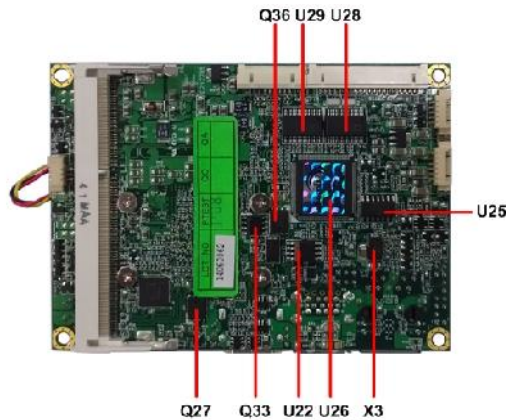

3	Q22 (TMSFDMS3669S)	46.1
4	Q25 (TMSFDMS3669S)	45.9
5	Q27 (TMSIRFH7914TRPBF)	48.5
6	Q33 (ICRT9173PS)	43.6
7	Q36 (TMSIRFH7914TRPBF)	46.7
8	U10 (ISL95831HRTZ)	46.5
9	U13 (ISL6537CR)	43.5
10	U22 (ICH25VF080B)	47.9
11	U25 (ITS74HC14)	48.1
12	U26 (ICNCT6102D)	47.8
13	U28 (ICADM213ECA-T)	43.4
14	U29 (ICADM213ECA-T)	45.9
15	X3 (OCR25S-FA)	48.5

4. Reliability Test

4.1 Power Consumption Test

1. Test Environment:

CPU	Intel® Celeron J1900
Memory	Kingston DDR3L 1600 4GB x1 (Kingston D512BEC4BPG8U)
HDD	Western Digital WD5002AAXL

Power Supply : 9306D Dual Tracking DC Power Supply