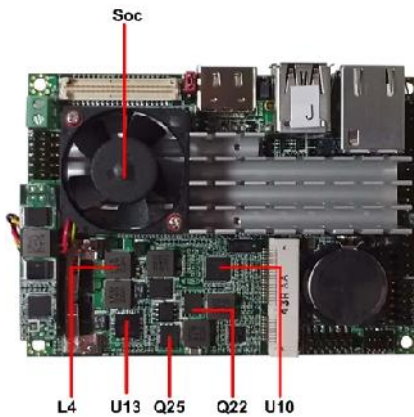

3	Q22 (TMSFDMS3669S)	46.1
4	Q25 (TMSFDMS3669S)	45.9
5	Q27 (TMSIRFH7914TRPBF)	48.5
6	Q33 (ICRT9173PS)	43.6
7	Q36 (TMSIRFH7914TRPBF)	46.7
8	U10 (ISL95831HRTZ)	46.5
9	U13 (ISL6537CR)	43.5
10	U22 (ICH25VF080B)	47.9
11	U25 (ITS74HC14)	48.1
12	U26 (ICNCT6102D)	47.8
13	U28 (ICADM213ECA-T)	43.4
14	U29 (ICADM213ECA-T)	45.9
15	X3 (OCR25S-FA)	48.5

4. Reliability Test

4.1 Power Consumption Test

1. Test Environment:

CPU	Intel® Celeron J1900
Memory	Kingston DDR3L 1600 4GB x1 (Kingston D512BEC4BPG8U)
HDD	Western Digital WD5002AAXL

Power Supply : 9306D Dual Tracking DC Power Supply