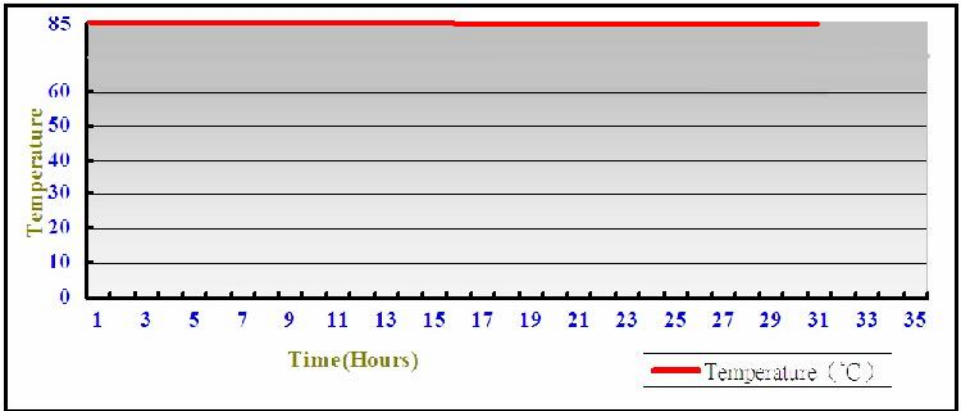

Operating OS	Windows 7 SP1 64-bit
Test Equipment	GIANT FORCE (GTH-150-60-CP-AR)
Test Program	3DMark06+Prime95-255a