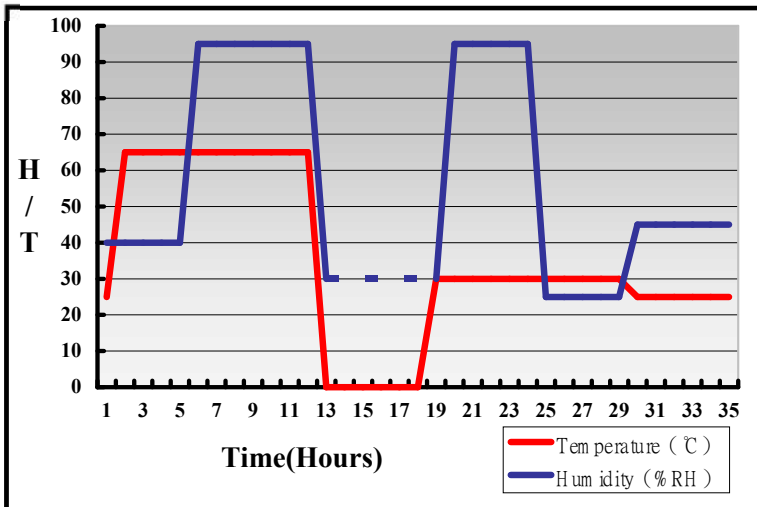

Definition : When the temperature is 30 degrees below arrive, humidity measurements have not, so by the dashed line express.

Boot Up Test:

Hardware Device list:

System Board	LP-173	
CPU	Intel® Celeron J1900	
Memory	Kingston DDR3L 1600 4GB x1 (Kingston D512BEC4BPGG8U)	
HDD	Western Digital WD5000AAKX-22ERMA0	
Operating OS	Windows 7 SP1 64-bit	
Temperature	Result	Remark
70	PASS	50 Times
- 40	PASS	50 Times