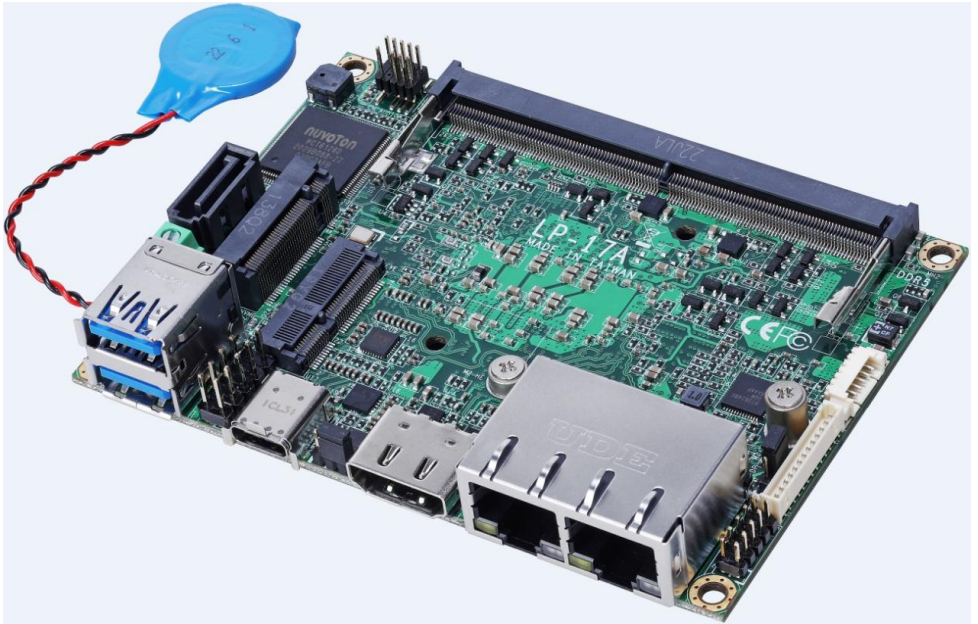

Product Test Report

Product Name	LP-17A
Product Version	A
Issued Date	2023.4.28
Report Edition	1.0
BIOS Version	1.0
Testing Engineer	Perry
Check Engineer	Daniel

REVISION HISTORY			
DATE	REVISION NO.	PAGE	DESCRIPTONS
2023.4.28	Ver. 1.0	60	Initial Release