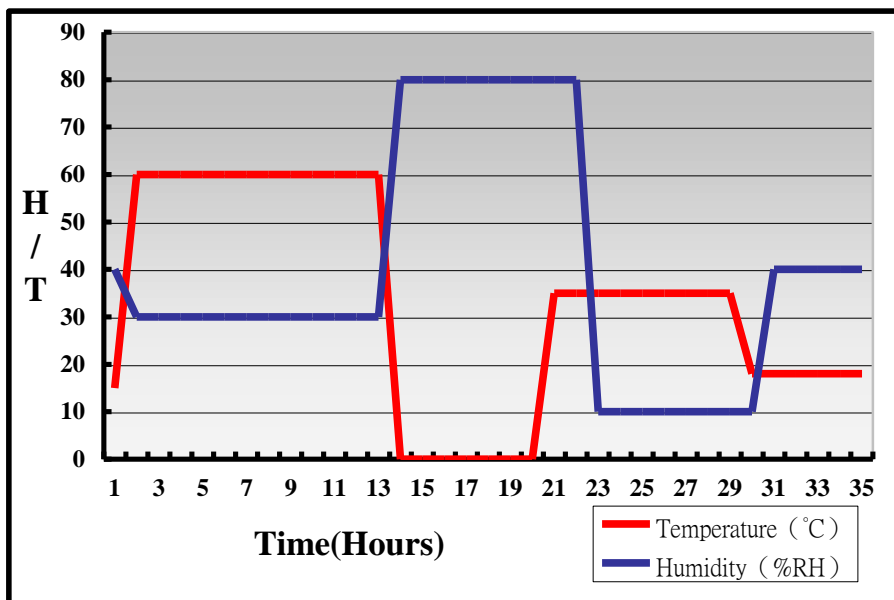

Hardware Device list:

System Board	LP-17A7
CPU	Intel(R) Core(TM) i7-1265UE 4.7GHz
Memory	Innodisk M5S0-BGS2OCVP-K35 32GB x2 (SEC 149 K4RAH086VB BCQK)
HDD	Kingston SV300S37A 240GB
Operating OS	Windows 10 64bit
Test Equipment	GIANT FORCE GTH-150-60-SP-AR LCD-9530 Programmer/Controller
Test Program	BurnIn 8.1

Test Result: