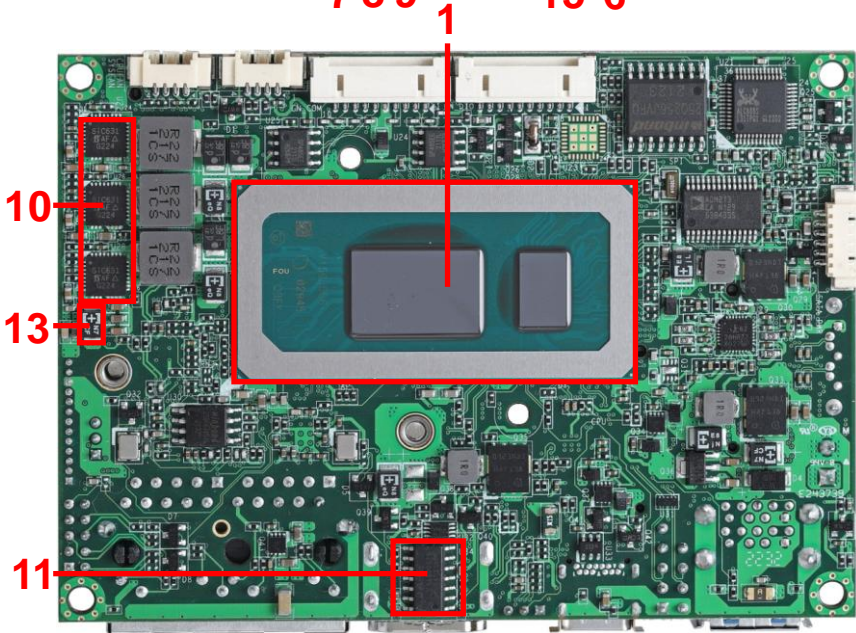

3.2 Thermal measurements at various points on the board

Test Environment:

CPU	Intel(R) Core(TM) i7-1265UE 4.7GHz
Memory	Innodisk M5S0-BGS20CVP-K35 32GB x2 (SEC 149 K4RAH086VB BCQK)
HDD	Kingston SV300S37A 240GB
Power	SEASONIC SS-520GB ACTIVE PFC F3 (S12II-520Bronze)
Operating System	Windows 10 64-bit
Test Program	AIDA64

Test Result:

Item	Environmental temperature	25°C
1	CPU	75°C
2	U3	58.1°C
3	U5	57.2°C
4	U6	76.7°C
5	U7	65.8°C
6	U8	60.9°C
7	U9	58.2°C
8	U16	56.5°C
9	U20	55.5°C
10	U22 & U26 & U28	69.7°C
11	U34	58.9°C
12	C30	74.2°C
13	C311	67.7°C
14	L1	62.5°C
15	L2	59.0°C