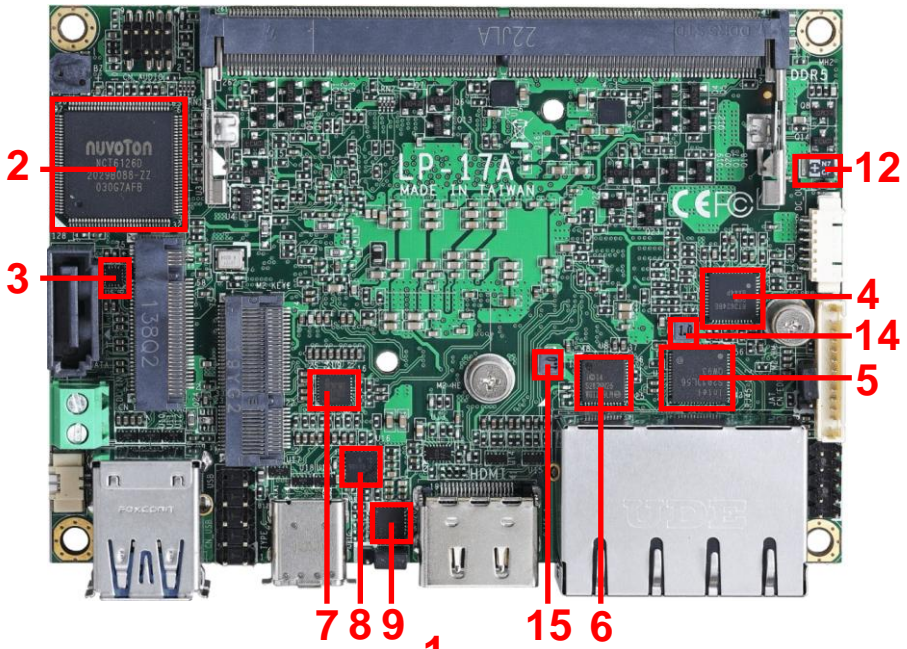

3.2 Thermal measurements at various points on the board

Test Environment:

CPU	Intel(R) Core(TM) i7-1265UE 4.7GHz
Memory	Innodisk M5S0-BGS20CVP-K35 32GB x2 (SEC 149 K4RAH086VB BCQK)
HDD	Kingston SV300S37A 240GB
Power	SEASONIC SS-520GB ACTIVE PFC F3 (S12II-520Bronze)
Operating System	Windows 10 64-bit
Test Program	AIDA64

Test Result:

Item	Environmental temperature	25°C
1	CPU	75°C
2	U3	58.1°C
3	U5	57.2°C
4	U6	76.7°C
5	U7	65.8°C
6	U8	60.9°C
7	U9	58.2°C
8	U16	56.5°C
9	U20	55.5°C
10	U22 & U26 & U28	69.7°C
11	U34	58.9°C
12	C30	74.2°C
13	C311	67.7°C
14	L1	62.5°C
15	L2	59.0°C