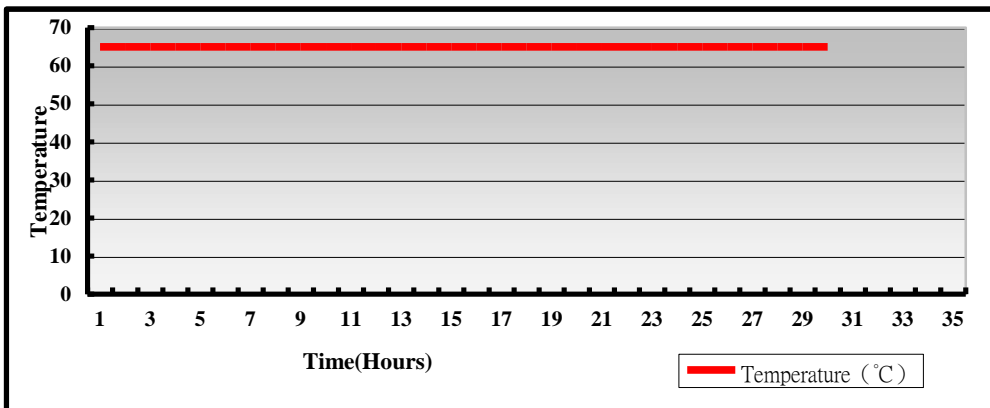

3. Environmental test

3.1 Temperature Test

Hardware Device list:

System Board	LP-17A7
CPU	Intel(R) Core(TM) i7-1265UE 4.7GHz
Memory	Innodisk M5S0-BGS20CVP-K35 32GB (SEC 149 K4RAH086VB BCQK)
HDD	Kingston SV300S37A 240GB
Operating OS	Windows 10 64bit
Test Equipment	GIANT FORCE GTH-150-60-SP-AR LCD-9530 Programmer/Controller
Test Program	BurnIn 8.1

Test Result: