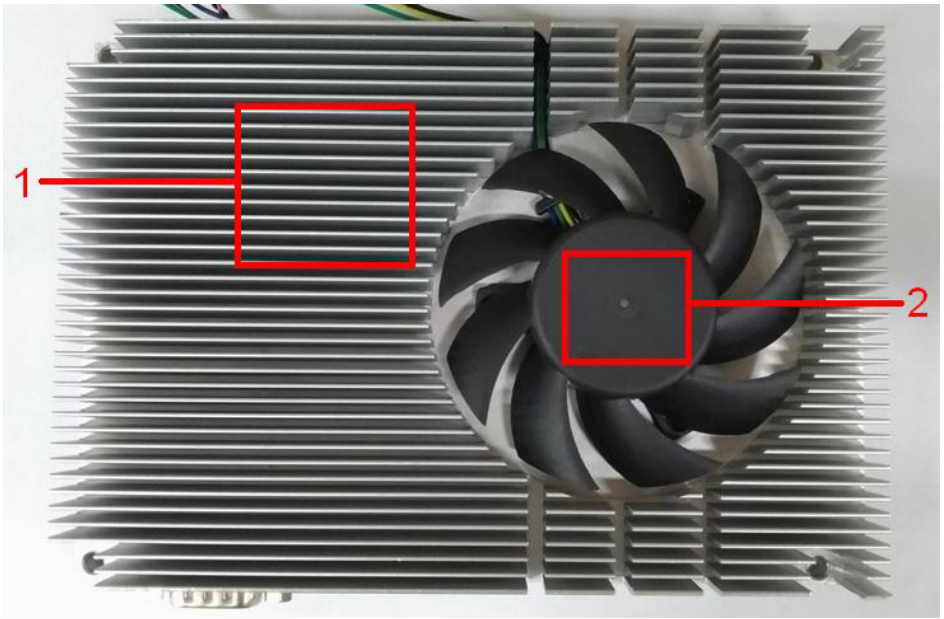

3.2 Thermal measurements at various points on the board

Test Environment:

CPU	Intel(R) Core(TM) i7-7700T 3.80GHz
Memory	Kingston DDR4 2133 16GB (Micro 6JB47 D9TBH)
HDD	MemoRight MRSAJ6C064GC125C00 64GB
Adapter	FSP120-AAA
Operating System	Windows 10 64-bit
Test Program	BurnIn 7.0 Pro + Prime 95

Test Result:

Item	Environmental temperature	23.5°C
1	CPU	60.1°C
2	PCH (ICH9C236)	53.9°C
3	U3 (ICPIN3355BS)	53.3°C
4	U11 (ICEN5337QI)	57.9°C
5	Q1 (TMSFDMS3669S)	57.8°C
6	Q3 (TMSFDMS3669S)	55.1°C
7	Q4 (TMSFDMS3669S)	56.8°C
8	Q5 (TMSFDMS3669S)	61.8°C
9	Q6 (TMSFDMS3669S)	62.8°C
10	Q7 (TMSFDMS3669S)	63.9°C
11	Q10 (TMSFDMS8984)	61°C