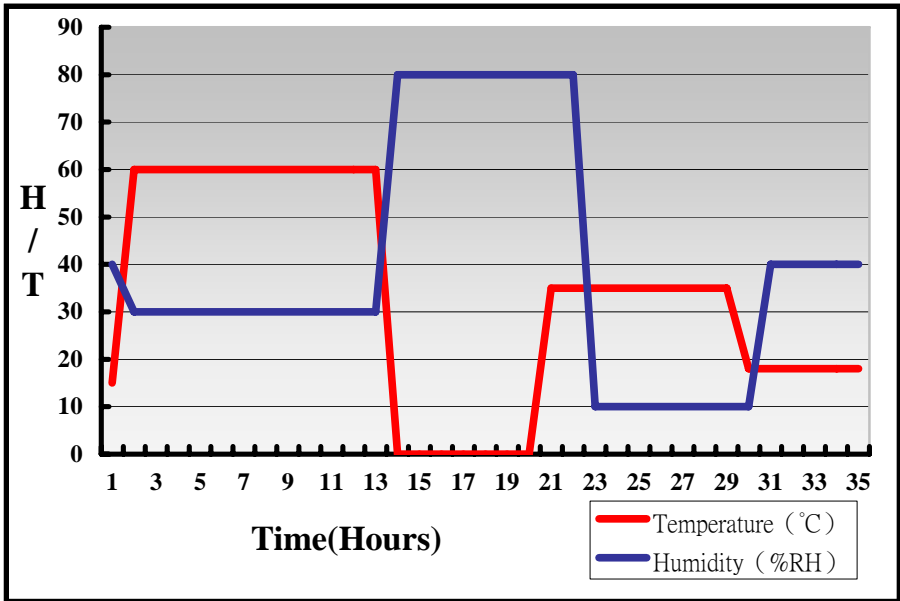

Hardware Device list:

System Board	LS-37K_B
CPU	Intel(R) Core(TM) i7-7700T 3.80GHz
Memory	Kingston DDR4 2133 16GB (Micro 6JB47 D9TBH)
HDD	MemoRight MRSAJ6C064GC125C00 64GB
Operating OS	Windows 10 64-bit
Test Equipment	THERMOTRON 2800 Programmer/Controller
Test Program	BurnIn7.0 + Prime95

Test Result: