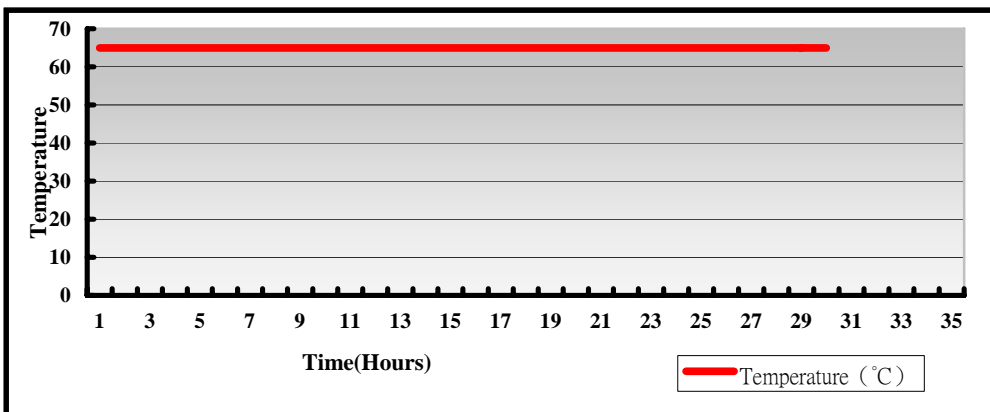

3. Environmental test

3.1 Temperature Test

Hardware Device list:

System Board	LS-37K_B
CPU	Intel(R) Core(TM) i7-7700T 3.80GHz
Memory	Kingston DDR4 2133 16GB (Micro 6JB47 D9TBH)
HDD	MemoRight MRSAJ6C064GC125C00 64GB
Operating OS	Windows 10 64-bit
Test Equipment	THERMOTRON 2800 Programmer/Controller
Test Program	BurnIn7.0 + Prime95

Test Result: