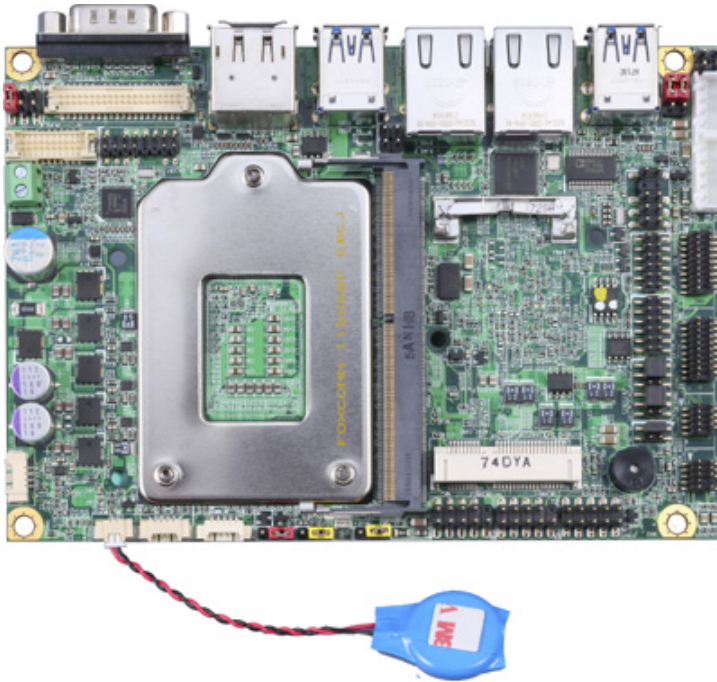

Product Test Report

Product Name	LS-37K
Product Version	B
Issued Date	2019.11.05
Report Edition	1.0
BIOS Version	3.0
Testing Engineer	Rick
Check Engineer	Daniel

REVISION HISTORY

DATE	REVISION NO.	PAGE	DESCRIPTONS
2019.11.05	Ver. 1.0	40	Initial Release