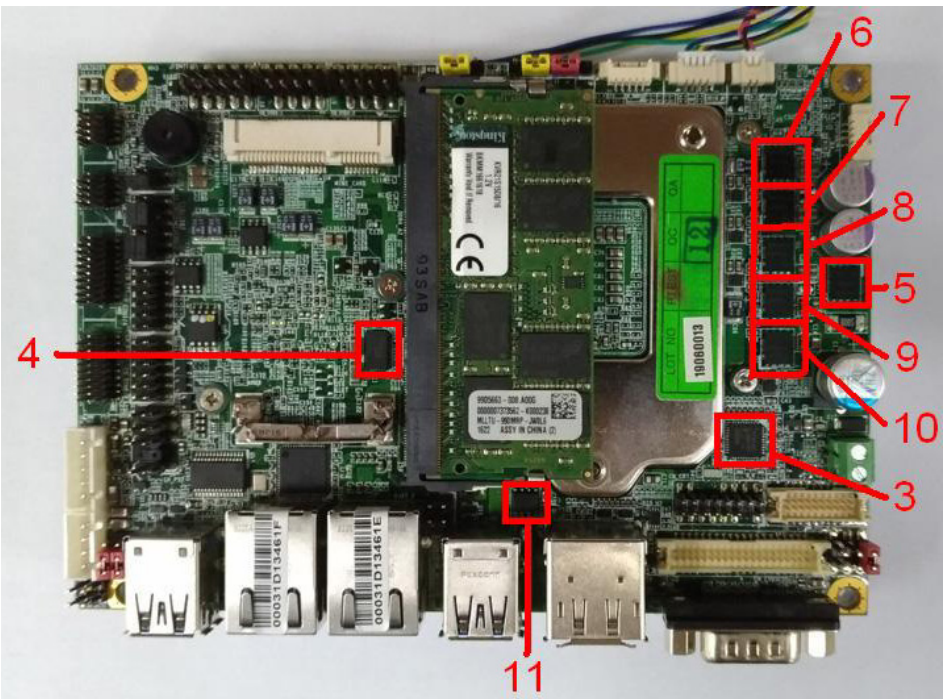

3.2 Thermal measurements at various points on the board

Test Environment:

CPU	Intel(R) Core(TM) i7-7700T 3.80GHz
Memory	Kingston DDR4 2133 16GB (Micro 6JB47 D9TBH)
HDD	MemoRight MRSAJ6C064GC125C00 64GB
Adapter	FSP120-AAA
Operating System	Windows 10 64-bit
Test Program	BurnIn 7.0 Pro + Prime 95

Test Result:

Item	Environmental temperature	23.5°C
1	CPU	60.1°C
2	PCH (ICH9C236)	53.9°C
3	U3 (ICPIN3355BS)	53.3°C
4	U11 (ICEN5337QI)	57.9°C
5	Q1 (TMSFDMS3669S)	57.8°C
6	Q3 (TMSFDMS3669S)	55.1°C
7	Q4 (TMSFDMS3669S)	56.8°C
8	Q5 (TMSFDMS3669S)	61.8°C
9	Q6 (TMSFDMS3669S)	62.8°C
10	Q7 (TMSFDMS3669S)	63.9°C
11	Q10 (TMSFDMS8984)	61°C