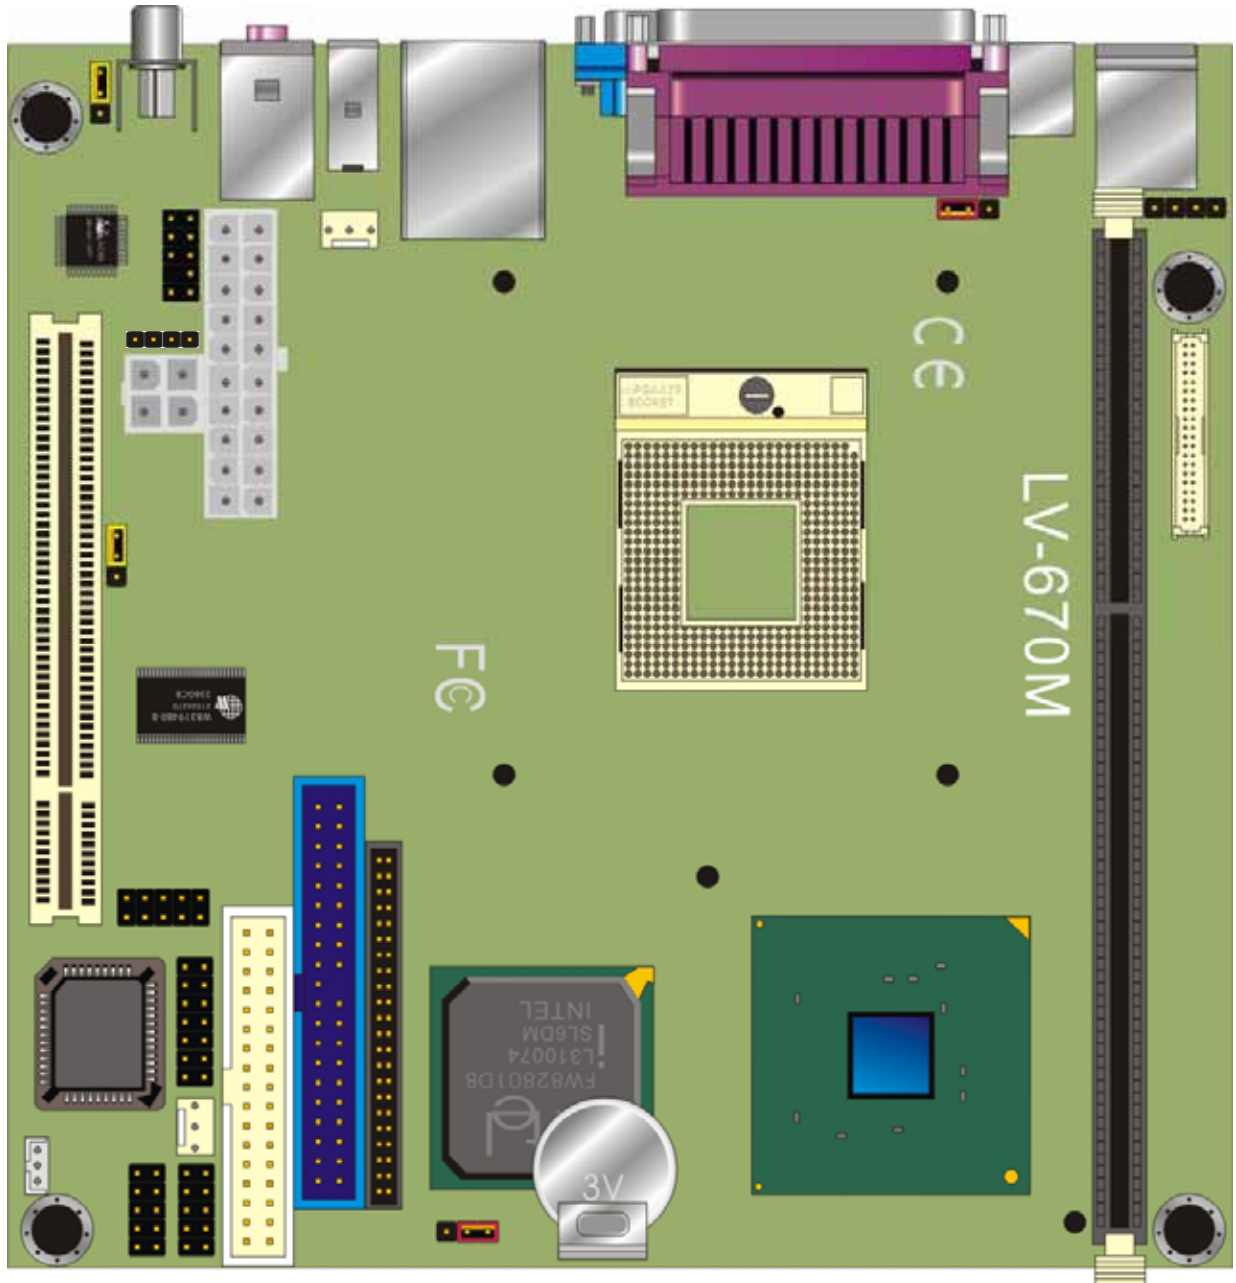

Test Report

LV-670M VER : A

Chipset	BIOS	CPU
Intel 82845GV(GMCH) Intel 82801DB(ICH4)	Phoenix Award 6.00PG 11/25/2002-i845G-AD-6A69VTPLC-00	Socket479

On Board 6-Channel / SPDIF Audio and TV-Out Interface

On Board Intel PRO/100+LAN Ethernet Controller

Hi-Speed USB 2.0 and IEEE1394

LV-670M

Compact Mini-FlexATX Form Factor @ 170 x 170 mm

LV-670M

Product Name : *LV-670M*

BIOS File Name : *PHOENIX AWARD BIOS*

BIOS Revision : *Rev. 1.1*

Released on : *Nov.28 2003*

PCB Board : *VER.A*

Sampling Quantity : *20 Sampling Boards*

Testing Engineer : *Antony Liang*

Prepared by : *Antony , Samsu , Jay , Caesar*

Checker by : *Morgan , Jackie*

Testing Period : *From Nov.11 2003 ~ Dec.04 2003*