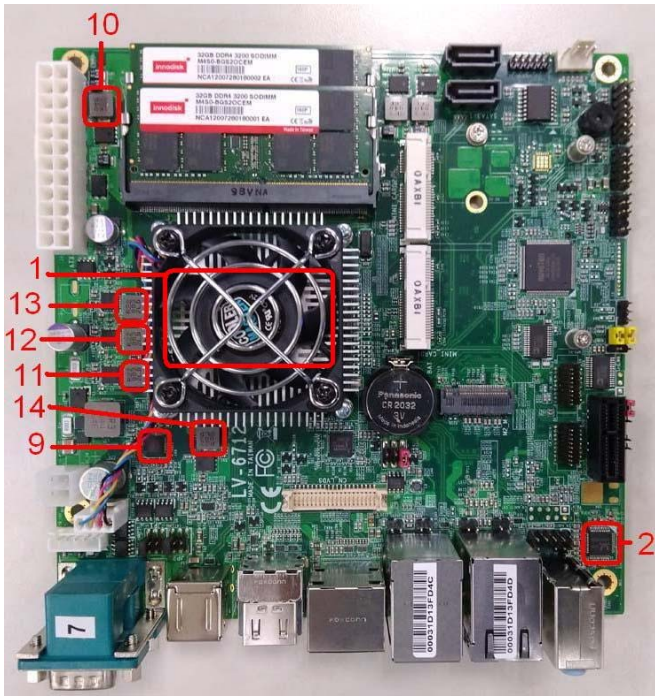

4. Reliability Test

4.1 Power Consumption Test

1. Test Environment:

Motherboard	LV-6712C_A
CPU	Intel(R) Celeron(R) 6305E 1.80GHz
Memory	Kingston DDR4 3200 32GB*2 (Micron OSE77 D9ZFY)
HDD	Western Digital WD10EALX-009BA0 1TB

Power Supply: AcBel PC7008 430W

Voltage	MS-DOS Boot up		Windows 10 64bit BurnIn 7.1	
	Current (A)	Power (W)	Current (A)	Power (W)
12V	0.99	11.88	0.88	10.56
5V	2	10	2.23	11.15
3.3V	0.36	1.188	0.33	1.089
5VSB	0.372	1.86	0.002	0.01

1. a. Test Environment:

The same as above but with LCD

Display Panel	LTM170EH-L01 17"LCD

Power Supply: AcBel PC7008 430W

Voltage	MS-DOS Boot up		Windows 10 64bit BurnIn 7.1	
	Current (A)	Power (W)	Current (A)	Power (W)
12V	1.5	18	2	24
5V	2.01	10.05	2.25	11.25
3.3V	1.76	5.808	1.75	5.775
5VSB	0.51	2.55	0.001	0.005