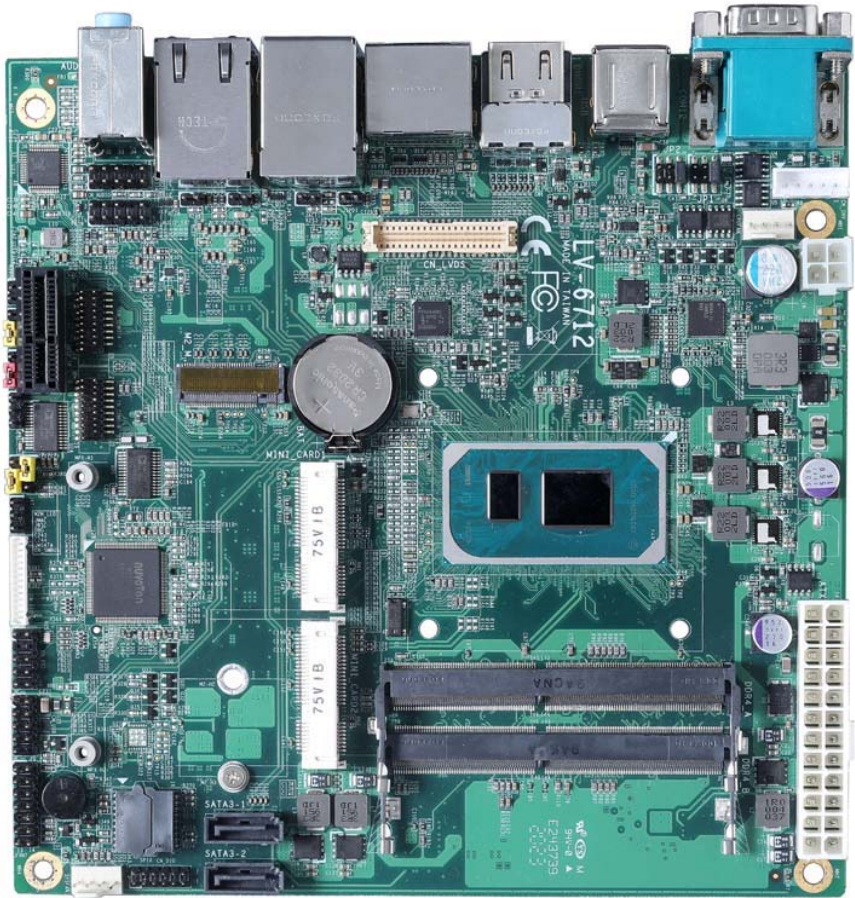

# Product Test Report

<b>Product Name</b>	<b>LV-6712</b>
<b>Product Version</b>	<b>A</b>
<b>Issued Date</b>	<b>2022.01.14</b>
<b>Report Edition</b>	<b>1.1</b>
<b>BIOS Version</b>	<b>1.0</b>
<b>Testing Engineer</b>	<b>Rick</b>
<b>Check Engineer</b>	<b>Daniel</b>