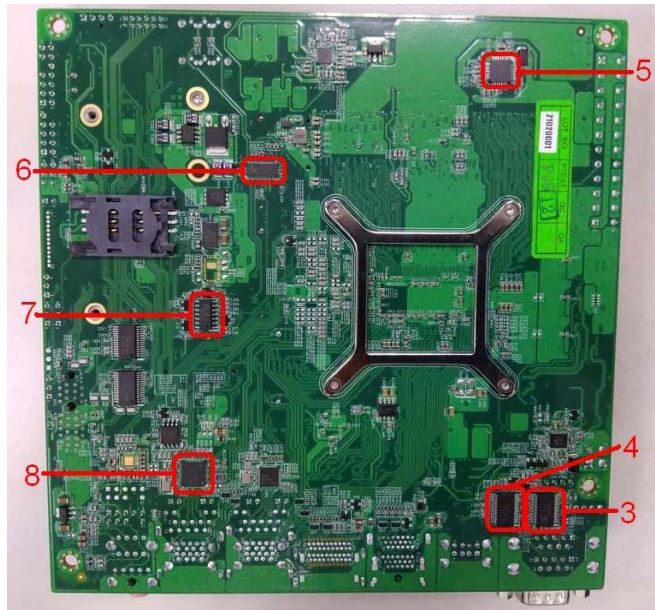

4. Reliability Test

4.1 Power Consumption Test

1. Test Environment:

Motherboard	LV-6712C_A
CPU	Intel(R) Celeron(R) 6305E 1.80GHz
Memory	Kingston DDR4 3200 32GB*2 (Micron OSE77 D9ZFY)
HDD	Western Digital WD10EALX-009BA0 1TB

Power Supply: AcBel PC7008 430W

Voltage	MS-DOS Boot up		Windows 10 64bit BurnIn 7.1	
	Current (A)	Power (W)	Current (A)	Power (W)
12V	0.99	11.88	0.88	10.56
5V	2	10	2.23	11.15
3.3V	0.36	1.188	0.33	1.089
5VSB	0.372	1.86	0.002	0.01

1. a. Test Environment:

The same as above but with LCD

Display Panel	LTM170EH-L01 17"LCD

Power Supply: AcBel PC7008 430W

Voltage	MS-DOS Boot up		Windows 10 64bit BurnIn 7.1	
	Current (A)	Power (W)	Current (A)	Power (W)
12V	1.5	18	2	24
5V	2.01	10.05	2.25	11.25
3.3V	1.76	5.808	1.75	5.775
5VSB	0.51	2.55	0.001	0.005