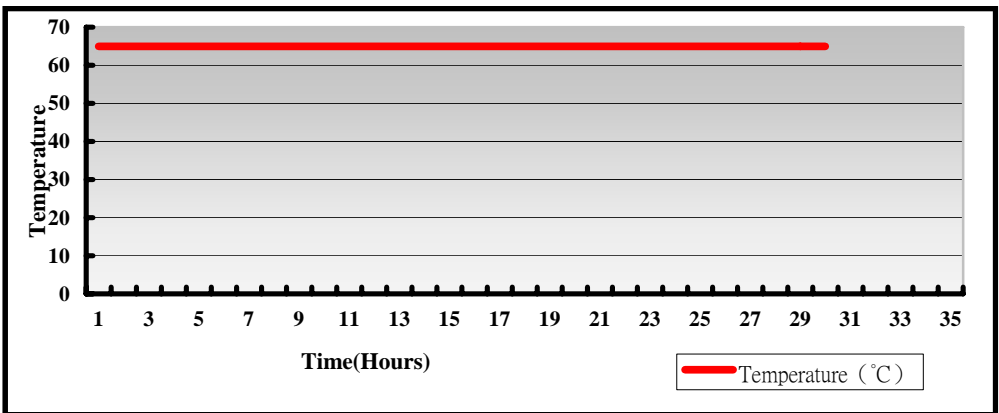

3. Environmental test

3.1 Temperature Test

Hardware Device list:

System Board	LV – 67127_A
CPU	11th Gen Intel(R) Core(TM) i7-1185G7E 2.80GHz
Memory	Kingston DDR4 3200 32GB*2 (Micron OSE77 D9ZFY)
HDD	Western Digital WD10EALX-009BA0 1TB
Operating OS	Windows 10 64bit
Test Equipment	GIANT FORCE GTH-150-60-SP-AR LCD-9530 Programmer/Controller
Test Program	BurnIn 8.1 + Prime95

Test Result: