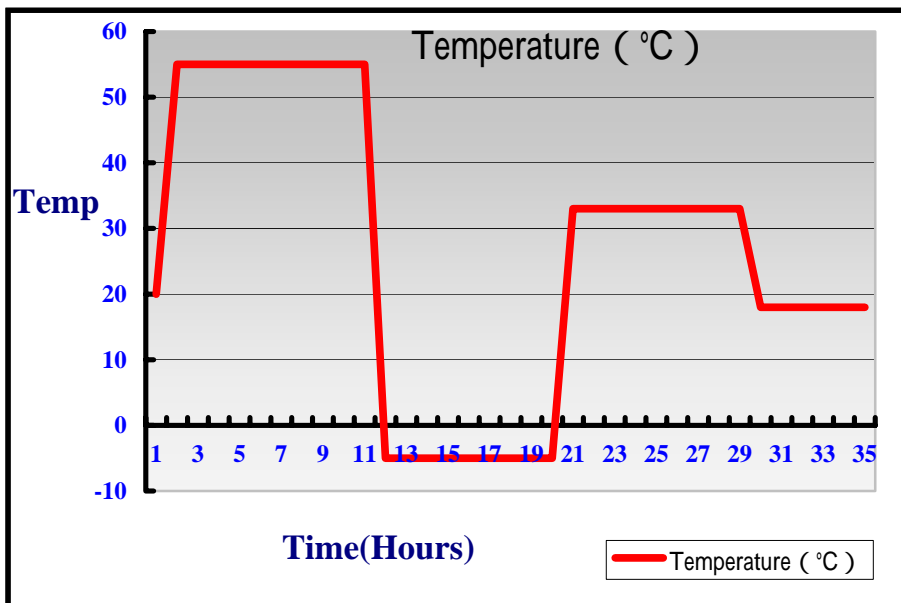

3. Environmental test

3.1 Temperature Test

Hardware Device list:

System Board	LV-672
CPU	Pentium 4 /1M/ 3.0 GHZ
Memory	SAMSUNG 240 Pin DDR533 256MB*2
HDD	Seagate ST340014A 40GB
Operating OS	Windows XP
Test Equipment	THERMOTRON 2800 Programmer/Controller
Test Program	3D WinMark 2003

Test Result: