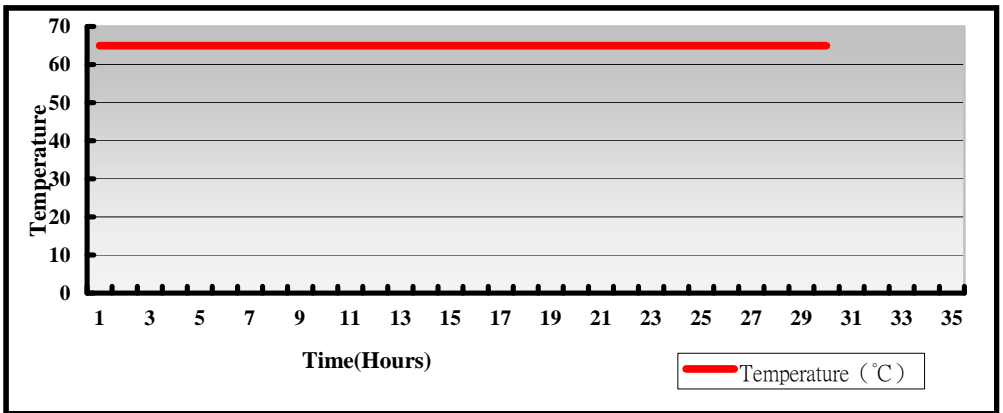

3. Environmental test

3.1 Temperature Test

Hardware Device list:

System Board	LV-67F
CPU	Intel(R) Core(TM) CPU i3- 350M 2.27GHz
Memory	Transcend DDRIII 1066 (K481G0846D)2G
HDD	Western Digital 160GB (WD1600AAJS)
Operating OS	Windows XP
Test Equipment	THERMOTRON 2800 Programmer/Controller
Test Program	3DMark 2003 + Prime95

Test Result: