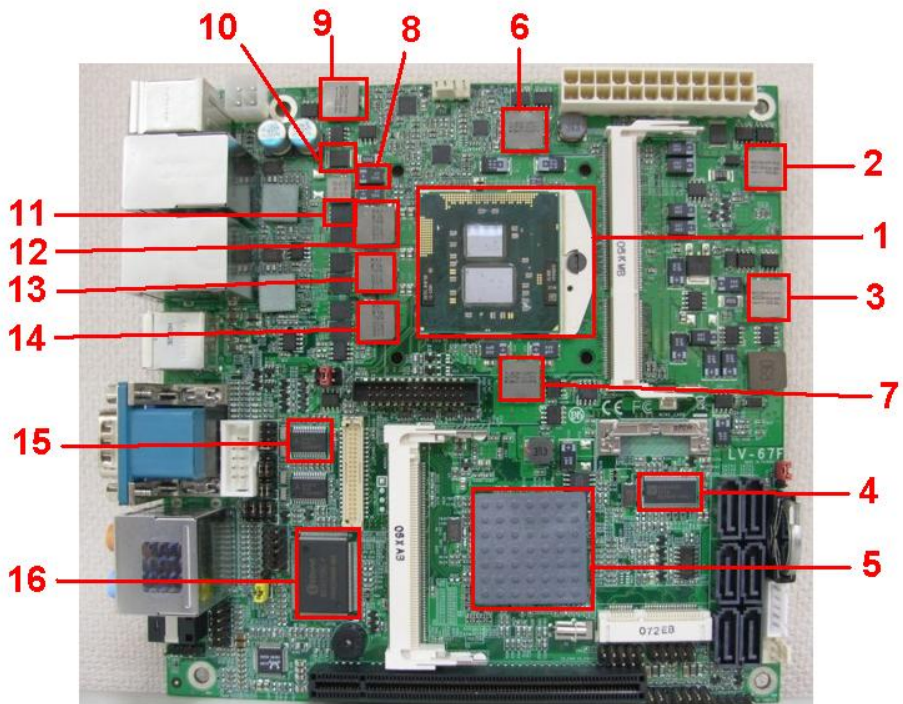

14	L4	47.2
15	U19(ICADM213ECA-T)	43.9
16	LPCIO(ICBCP69)	42.0
17	Lq1	47.3
18	C305	55.5
19	U35(ITS74F125)	41.2
20	U36(ICH7318)	49.3
21	Q34(TRE1085)	58.2
22	Q74	68.0
23	U34(ISL6537ACR)	62.7
24	Heat Sink	24.5