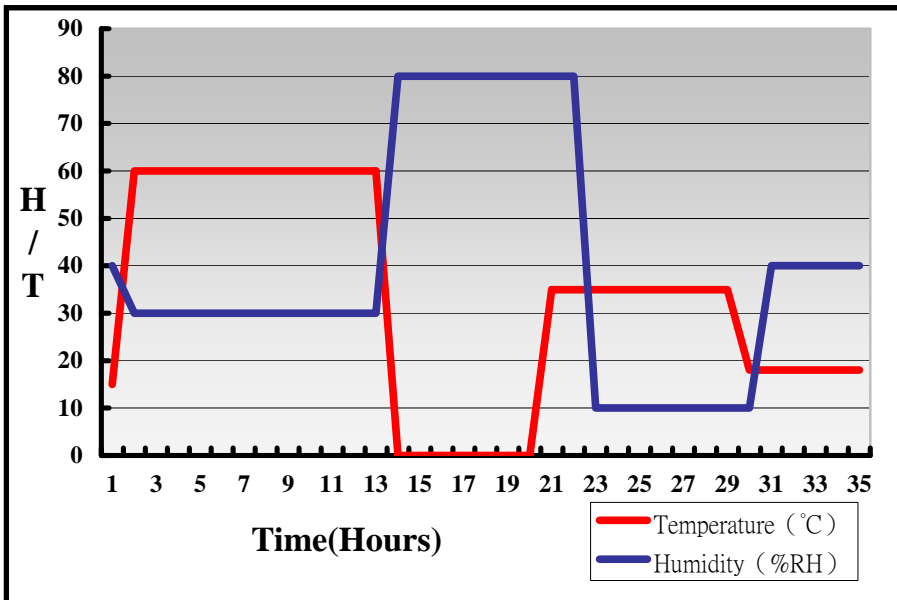

Hardware Device list:

System Board	LV-67F
CPU	Intel(R) Core(TM) CPU i3- 350M 2.27GHz
Memory	Transcend DDRIII 1066 (K481G0846D)2G
HDD	Western Digital 160GB (WD1600AAJS)
Operating OS	Windows XP
Test Equipment	THERMOTRON 2800 Programmer/Controller
Test Program	3DMark 2003

Test Result: