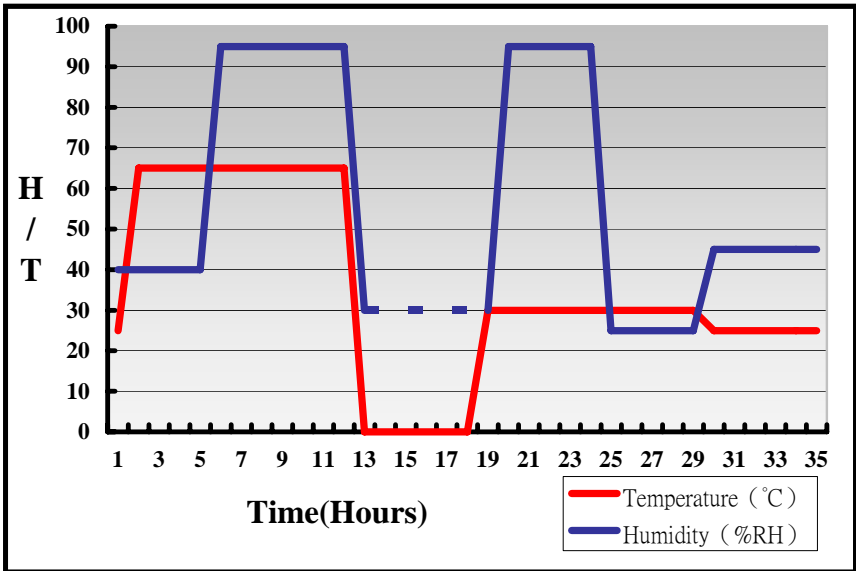

Fan Model	OHS-P-M-K
-----------	-----------

Fan Model	OHS-P-M-Z
-----------	-----------

Definition : When the temperature is 30 degrees below arrive, humidity measurements have not, so by the dashed line express.