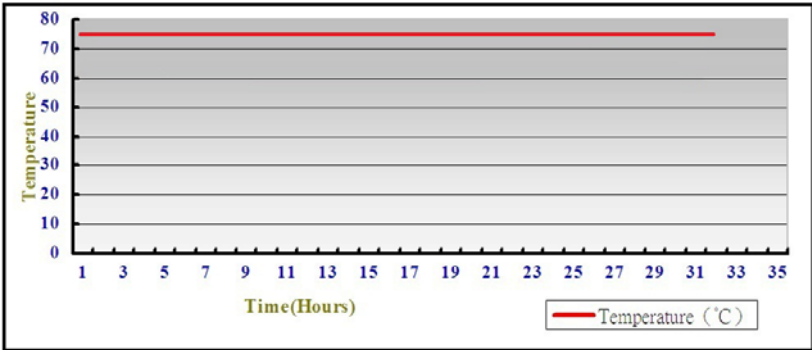

Definition : When the temperature is 30 degrees below arrive, humidity measurements have not, so by the dashed line express.