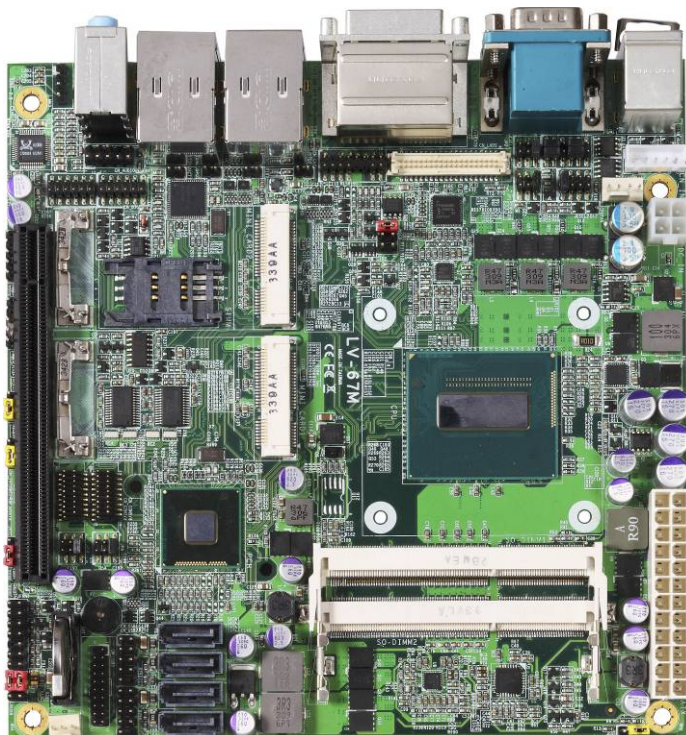

Product Test Report

Product Name	LV-67M
Product Version	C
Issued Date	2014.12.15
Report Edition	1.2
BIOS Version	1.0
Testing Engineer	Jerry

REVISION HISTORY			
DATE	REVISION NO.	PAGE	DESCRIPTONS
2014.05.19	Ver. 1.0	37	Initial Release
2014.07.10	Ver. 1.1	42	Add new OS, PCIe Mini Card and new Fan Test for Temperature
2014.12.15	Ver. 1.2	47	Increase memory test