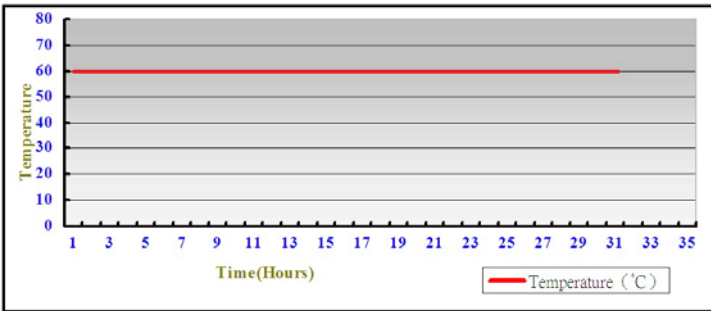

3. Environmental test

3.1 Temperature Test

System Board	LV-67M
CPU	Intel® Core™ i7-4700EQ 2.40GHz
Memory	Transcend DDR3L 1600 4GB x2 (SEC 234 HYK0 K4B4G0846B)
HDD	Western Digital WD10EALS-00P8B0 1TB
Operating OS	Windows 7 Professional SP1 64-bit
Test Equipment	GIANT FORCE (GTH-150-60-CP-AR)
Test Program	3DMark06+Prime95-266

Fan Model	OHS-P-M-K

Fan Model	OHS-P-M-Z