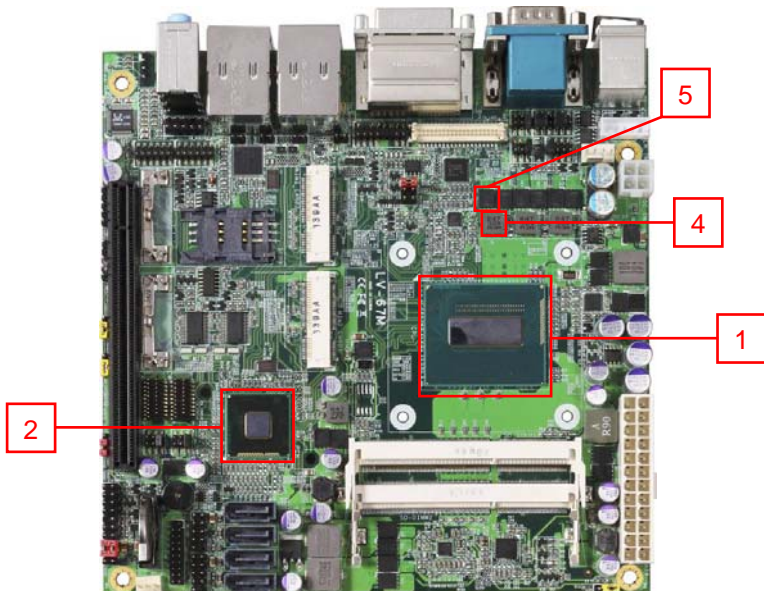

Test Result:

Item	Environmental temperature	26°C
1	CPU (Fan Speed 7031 rpm)	41°C
2	PCH(QM87, None Heat Sink)	50.8°C
3	LPCIO	34.7°C
4	L5	38.7°C
5	Q25	39.5°C
6	U26	40.4°C
7	C244	42.7°C