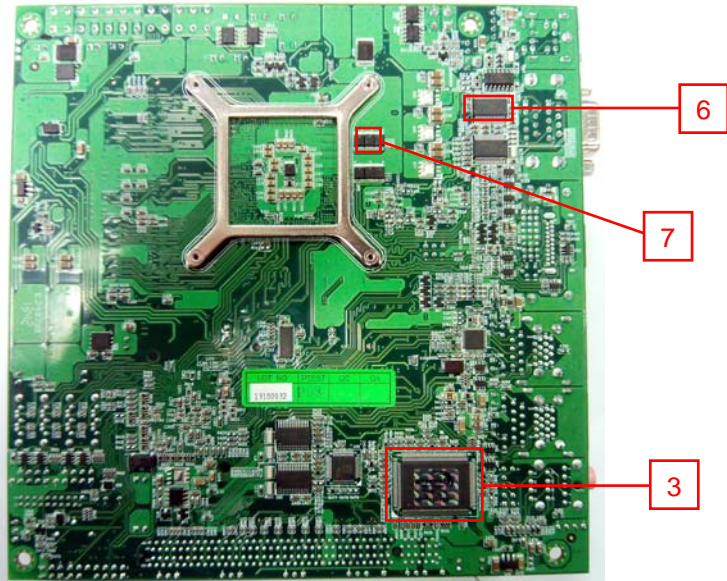

4. Reliability Test

4.1 Power Consumption Test

1. Test Environment:

CPU	Intel® Core™ i7-4700EQ 2.40GHz
Memory	Acpi DDR3L 1600 8GB x2 (SK hynix H5TC4G83AFR)
HDD	Western Digital WD10EALS-00P8B0 1TB

Power Supply : snake PK-350W

Voltage	MS-DOS Boot up		Win7(64Bit) 3DMark06 + Prime95-266	
	Current (A)	Power (W)	Current (A)	Power (W)
12V	1.62	19.44	2.89	34.68
5V	0.81	4.05	1.38	6.9
3.3V	0.59	1.947	0.51	1.683